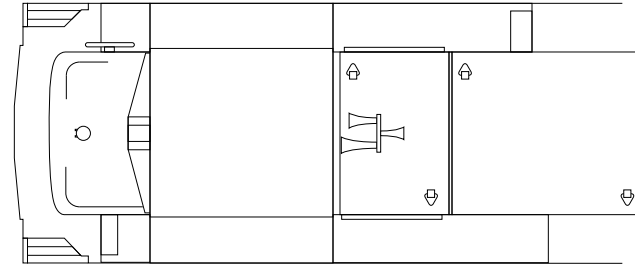

U18B Horn Mounting Guide
Drill #67 hole (0.032")

49461 Seaboard Coast Line

49451 Maine Central
49455 Providence & Worcester
49456 National de Mexico

49477 CSX
49470 Pickens

49459 Peabody