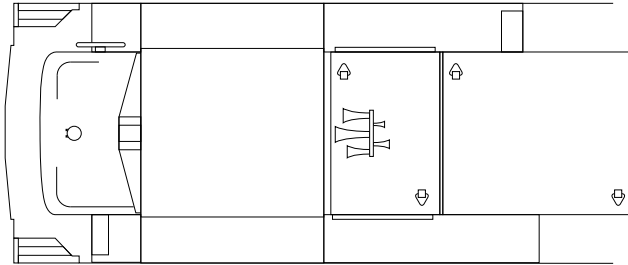

U18B Horn Mounting Guide
Drill #67 hole (0.032")

49461 Seaboard Coast Line

49451 Maine Central
49455 Providence & Worcester
49456 National de Mexico

49477 CSX
49470 Pickens

49459 Peabody