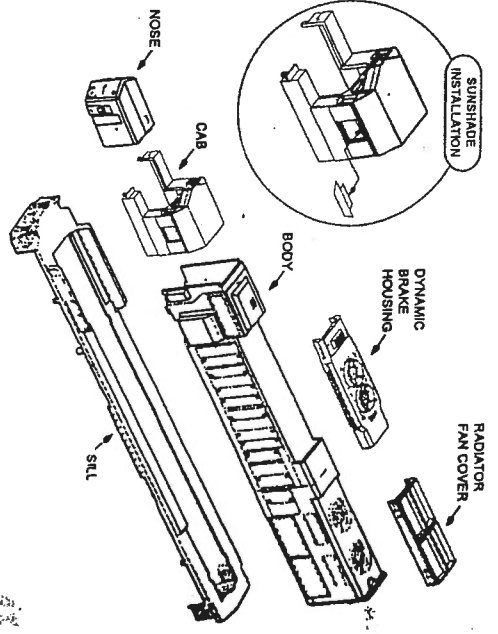

PARTS LIST

- 694-01 STANDARD CAB
- 694-02 WINDOW CAB
- 694-03 SD40T-2 BODY
- 694-04 SD40T-2 SILL
- 694-05 LONG NOSE/SP LIGHT
- 694-06 SHORT NOSE/DWG LIGHT
- 694-07 SHORT NOSE/DWG LIGHT
- 694-08 SHORT NOSE/DWG LIGHT
- 694-09 SHORT NOSE/DWG LIGHT
- 694-10 LONG FUEL TANK
- 694-11 LONG FUEL TANK
- 694-12 ETCHED METAL SET
- 694-13 PC BOARD
- 694-14 CONTACT STRIP SET L&R
- 694-15 MAINFRAME-LEFT
- 694-16 MAINFRAME-RIGHT
- 694-17 UNIVERSAL SHAFT SET
- 694-18 CLEAR WINDOW SET
- 694-20 SD40T-2 HANDRAIL SET
- 694-21 DYNAMIC BRAKE HOUSING
- 694-22 RADIATOR FAN COVER

- SD45T-2**
- 695-01 SD45T-2 BODY
- 695-02 SD45T-2 SILL
- 695-03 SD45T-2 HANDRAIL SET

- 694-01 STANDARD CAB
- 694-02 WINDOW CAB
- 694-03 SD40T-2 BODY
- 694-04 SD40T-2 SILL
- 694-05 LONG NOSE/SP LIGHT
- 694-06 SHORT NOSE/DWG LIGHT
- 694-07 SHORT NOSE/DWG LIGHT
- 694-08 SHORT NOSE/DWG LIGHT
- 694-09 SHORT NOSE/DWG LIGHT
- 694-10 LONG FUEL TANK
- 694-11 LONG FUEL TANK
- 694-12 ETCHED METAL SET
- 694-13 PC BOARD
- 694-14 CONTACT STRIP SET L&R
- 694-15 MAINFRAME-LEFT
- 694-16 MAINFRAME-RIGHT
- 694-17 UNIVERSAL SHAFT SET
- 694-18 CLEAR WINDOW SET
- 694-20 SD40T-2 HANDRAIL SET
- 694-21 DYNAMIC BRAKE HOUSING
- 694-22 RADIATOR FAN COVER

- SD45T-2**
- 695-01 SD45T-2 BODY
- 695-02 SD45T-2 SILL
- 695-03 SD45T-2 HANDRAIL SET

ALL PARTS NOTED WITH 6 DIGIT NUMBERS ARE INTERCHANGABLE WITH SAME NUMBER

ALL PARTS NOTED WITH 6 DIGIT NUMBERS ARE INTERCHANGABLE WITH SAME NUMBER