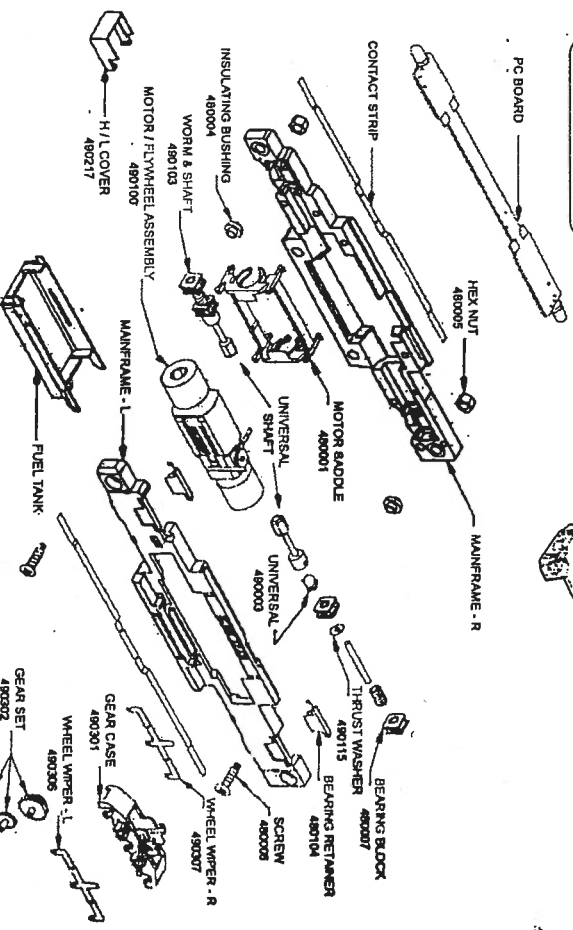

- SD45T-2**
- 695-01 SD45T-2 BODY
- 695-02 SD45T-2 SILL
- 695-03 SD45T-2 HANDRAIL SET

- 694-01 STANDARD CAB
- 694-02 WINDOW CAB
- 694-03 SD40T-2 BODY
- 694-04 SD40T-2 SILL
- 694-05 LONG NOSE/SP LIGHT
- 694-06 SHORT NOSE/DWG LIGHT
- 694-07 SHORT NOSE/DWG LIGHT
- 694-08 SHORT NOSE/DWG LIGHT
- 694-09 SHORT NOSE/DWG LIGHT
- 694-10 LONG FUEL TANK
- 694-11 LONG FUEL TANK
- 694-12 ETCHED METAL SET
- 694-13 PC BOARD
- 694-14 CONTACT STRIP SET L&R
- 694-15 MAINFRAME-LEFT
- 694-16 MAINFRAME-RIGHT
- 694-17 UNIVERSAL SHAFT SET
- 694-18 CLEAR WINDOW SET
- 694-20 SD40T-2 HANDRAIL SET
- 694-21 DYNAMIC BRAKE HOUSING
- 694-22 RADIATOR FAN COVER

- SD45T-2**
- 695-01 SD45T-2 BODY
- 695-02 SD45T-2 SILL
- 695-03 SD45T-2 HANDRAIL SET

PARTS LIST

- 694-01 STANDARD CAB
- 694-02 WINDOW CAB
- 694-03 SD40T-2 BODY
- 694-04 SD40T-2 SILL
- 694-05 LONG NOSE/SP LIGHT
- 694-06 SHORT NOSE/DWG LIGHT
- 694-07 SHORT NOSE/DWG LIGHT
- 694-08 SHORT NOSE/DWG LIGHT
- 694-09 SHORT NOSE/DWG LIGHT
- 694-10 LONG FUEL TANK
- 694-11 LONG FUEL TANK
- 694-12 ETCHED METAL SET
- 694-13 PC BOARD
- 694-14 CONTACT STRIP SET L&R
- 694-15 MAINFRAME-LEFT
- 694-16 MAINFRAME-RIGHT
- 694-17 UNIVERSAL SHAFT SET
- 694-18 CLEAR WINDOW SET
- 694-20 SD40T-2 HANDRAIL SET
- 694-21 DYNAMIC BRAKE HOUSING
- 694-22 RADIATOR FAN COVER

- SD45T-2**
- 695-01 SD45T-2 BODY
- 695-02 SD45T-2 SILL
- 695-03 SD45T-2 HANDRAIL SET

ALL PARTS NOTED WITH 6 DIGIT NUMBERS ARE INTERCHANGABLE WITH SAME NUMBER

ALL PARTS NOTED WITH 6 DIGIT NUMBERS ARE INTERCHANGABLE WITH SAME NUMBER