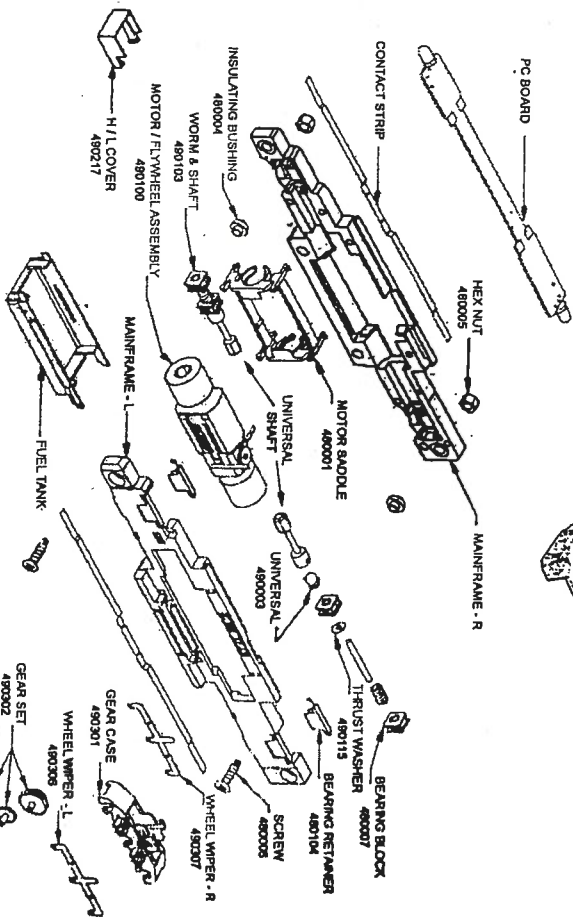

- SD45T-2**
- 695-01 SD45T-2 BODY
- 695-02 SD45T-2 SILL
- 695-03 SD45T-2 HANDRAIL SET

- 694-01 STANDARD CAB
- 694-02 WINDOW CAB
- 694-03 SD40T-2 BODY
- 694-04 SD40T-2 SILL
- 694-05 LONG NOSE/SP LIGHT
- 694-06 SHORT NOSE/DWG LIGHT
- 694-07 SHORT NOSE/DWG LIGHT
- 694-08 SHORT NOSE/DWG LIGHT
- 694-09 SHORT NOSE/DWG LIGHT
- 694-10 LONG FUEL TANK
- 694-11 LONG FUEL TANK
- 694-12 ETCHED METAL SET
- 694-13 PC BOARD
- 694-14 CONTACT STRIP SET L&R
- 694-15 MAINFRAME-LEFT
- 694-16 MAINFRAME-RIGHT
- 694-17 UNIVERSAL SHAFT SET
- 694-18 CLEAR WINDOW SET
- 694-20 SD40T-2 HANDRAIL SET
- 694-21 DYNAMIC BRAKE HOUSING
- 694-22 RADIATOR FAN COVER

- SD45T-2**
- 695-01 SD45T-2 BODY
- 695-02 SD45T-2 SILL
- 695-03 SD45T-2 HANDRAIL SET

PARTS LIST

- 694-01 STANDARD CAB
- 694-02 WINDOW CAB
- 694-03 SD40T-2 BODY
- 694-04 SD40T-2 SILL
- 694-05 LONG NOSE/SP LIGHT
- 694-06 SHORT NOSE/DWG LIGHT
- 694-07 SHORT NOSE/DWG LIGHT
- 694-08 SHORT NOSE/DWG LIGHT
- 694-09 SHORT NOSE/DWG LIGHT
- 694-10 LONG FUEL TANK
- 694-11 LONG FUEL TANK
- 694-12 ETCHED METAL SET
- 694-13 PC BOARD
- 694-14 CONTACT STRIP SET L&R
- 694-15 MAINFRAME-LEFT
- 694-16 MAINFRAME-RIGHT
- 694-17 UNIVERSAL SHAFT SET
- 694-18 CLEAR WINDOW SET
- 694-20 SD40T-2 HANDRAIL SET
- 694-21 DYNAMIC BRAKE HOUSING
- 694-22 RADIATOR FAN COVER

- SD45T-2**
- 695-01 SD45T-2 BODY
- 695-02 SD45T-2 SILL
- 695-03 SD45T-2 HANDRAIL SET

ALL PARTS NOTED WITH 6 DIGIT NUMBERS ARE INTERCHANGABLE WITH SAME NUMBER

ALL PARTS NOTED WITH 6 DIGIT NUMBERS ARE INTERCHANGABLE WITH SAME NUMBER