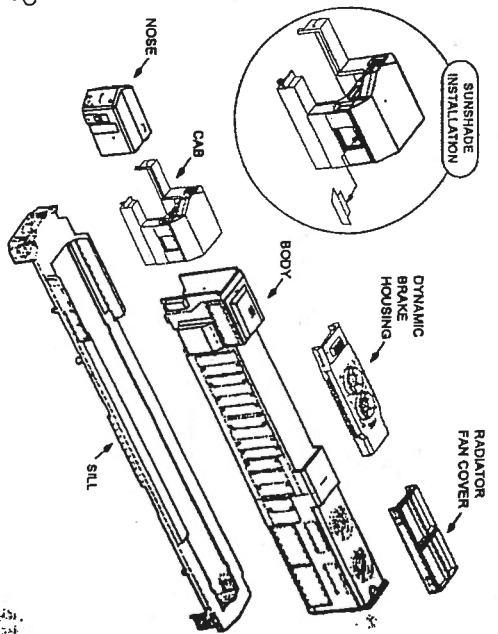

PARTS LIST

- 694-01 STANDARD CAB
- 694-02 WINDOW CAB
- 694-03 SD40T-2 BODY
- 694-04 SD40T-2 SILL
- 694-05 LONG NOSE/SP LIGHT
- 694-06 SHORT NOSE/DWG LIGHT
- 694-07 SHORT NOSE/DWG LIGHT
- 694-08 SHORT NOSE/DWG LIGHT
- 694-09 SHORT NOSE/DWG LIGHT
- 694-10 LONG FUEL TANK
- 694-11 LONG FUEL TANK
- 694-12 ETCHED METAL SET
- 694-13 PC BOARD
- 694-14 CONTACT STRIP SET L&R
- 694-15 MAINFRAME-LEFT
- 694-16 MAINFRAME-RIGHT
- 694-17 UNIVERSAL SHAFT SET
- 694-18 CLEAR WINDOW SET
- 694-20 SD40T-2 HANDRAIL SET
- 694-21 DYNAMIC BRAKE HOUSING
- 694-22 RADIATOR FAN COVER

- **SD45T-2**
- 695-01 SD45T-2 BODY
- 695-02 SD45T-2 SILL
- 695-03 SD45T-2 HANDRAIL SET