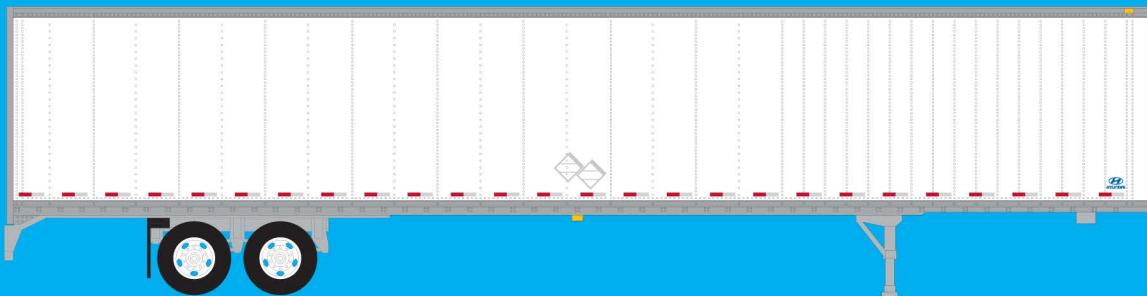

TRAINWORX NEWS

NEW N SCALE

Pre orders due November 30 / Delivery Summer 2018

**53' trailers
\$23.95 each**

- 45350-01 Xtra reefer
- 45350-02 Xtra dry van
- 45350-03 Xtra dry van with skirting

- 45399-03 Hyundai dry van