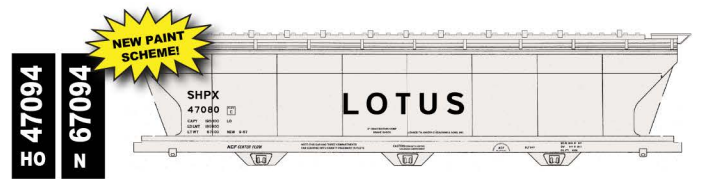

J.E. Seagram & Sons (6 numbers)

Date: BLT 9-67

HO		N		Car Numbers:		HO		N	
-01	47079	-01	-02	47082	-02	-03	47083	-03	
-04	47086	-04	-05	47087	-05	-06	47090	-06	

Undecorated Kits HO List: $19.95 / N List: $11.50

Kits Include Finely Molded Parts and Plastic Wheelsets. Assembly Required. Couplers Sold Separately.

HO Scale Kits include both sets of hatches (Round and Trough)