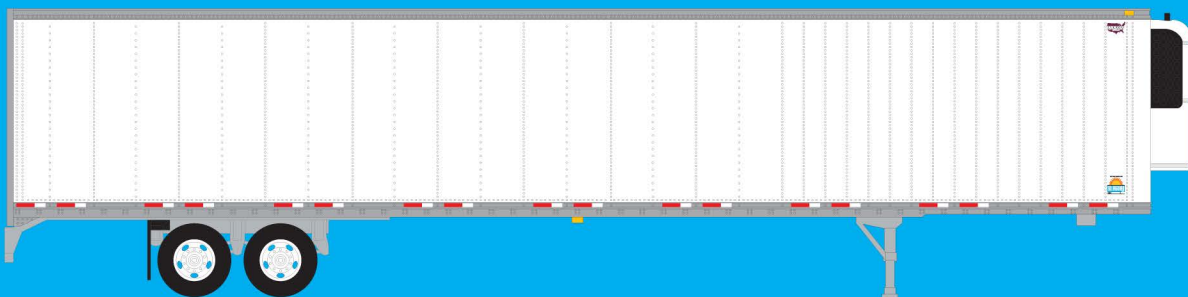

- 45399-04 Wabash reefer