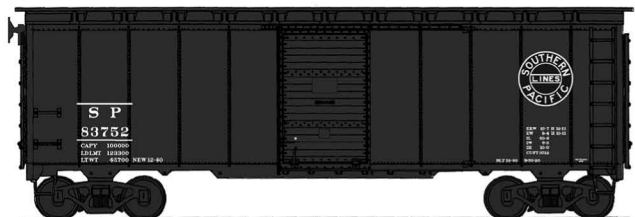

SOUTHERN PACIFIC B-50-20
(STOCK #65787)

These boxcars are decorated for SP in brown with white lettering. **Suggested Retail Price: $22.95**

Date:	BLT 12-40
	STOCK / CAR #
	-01 83752
	-02 83811
	-03 83943
	-04 84078
	-05 84179
	-06 84226