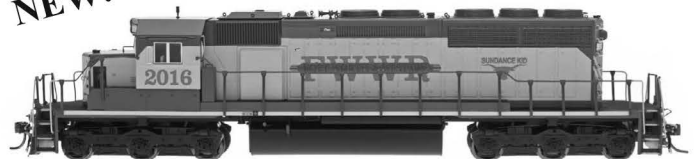

**FORT WORTH & WESTERN
(STOCK #69358(D)(S))**

These locomotives are painted for FWWR in yellow & blue. The lettering is red. **This model has working ditch lights.**

STOCK / CAR #

-01 2015 Butch Cassidy
-02 2016 Sundance Kid
-03 2018 Tarantula

NEW!