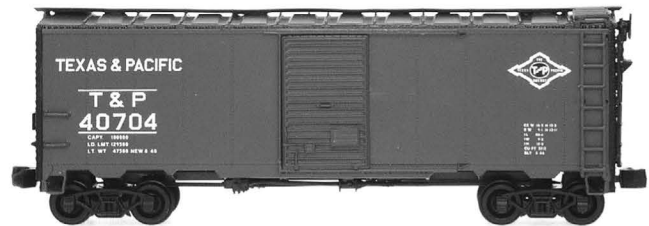

TEXAS & PACIFIC
(STOCK #65717)

These boxcars are decorated for T&P in brown with white lettering.

Date:	NEW 8-37
	STOCK / CAR #
	-19 40530
	-20 40653
	-21 40745
	-22 40789
	-23 40872
	-24 40926