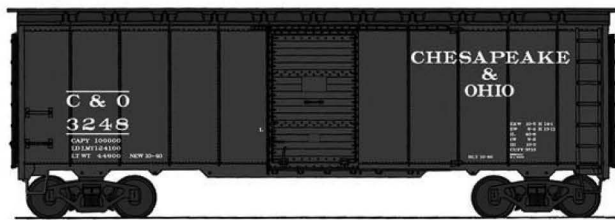

CHESAPEAKE & OHIO
(STOCK #65706)

These boxcars are decorated for C&O in brown with white lettering.

Date:	NEW 10-40
	STOCK / CAR #
	-13 3015
	-14 3063
	-15 3124
	-16 3176
	-17 3248
	-18 3281