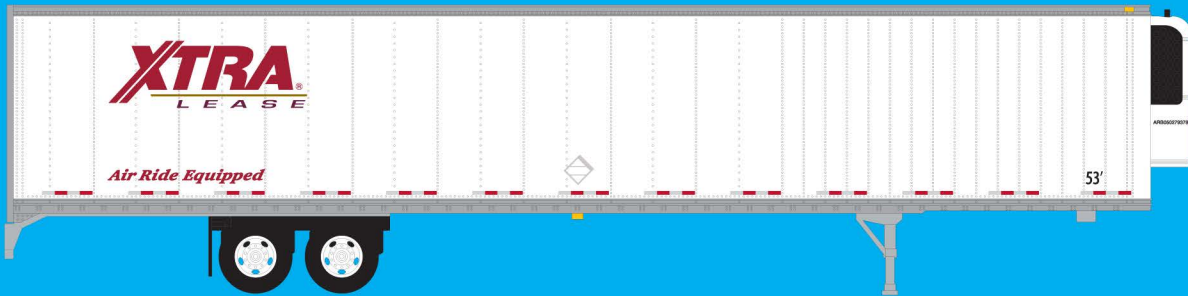

TRAINWORX NEWS

NEW N SCALE

Pre orders due November 30 / Delivery Summer 2018

**53' trailers
$23.95 each**

- 45350-01 Xtra reefer
- 45350-02 Xtra dry van
- 45350-03 Xtra dry van with skirting