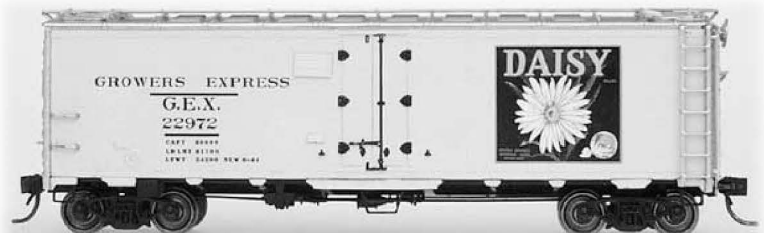

YesterYear Models Billboard GEX Refrigerator Cars

Quantity	Stock #	Product Description
_____	Y31011-03	GEX Cal-Oro Gray
_____	Y6904BV-01	Bird Valley Apples Tan
_____	Y6904BV-02	Bird Valley Apples Silver
_____	Y61201C-01	Corona Lily Yellow
_____	Y61201C-02	Corona Lily Gray
_____	Y31013-02	Daisy Silver
_____	Y31013-03	Daisy Yellow
_____	Y6205-01	Embarcadero Pears Red
_____	Y6205-02	Embarcadero Pears Green
_____	Y31014-01	Longhorn Black
_____	Y31014-02	Longhorn Green
_____	Y31014-03	Longhorn Red

Quantity	Stock #	Product Description
_____	Y61104-01	Sunnizone Blue
_____	Y61104-02	Sunnizone Silver
_____	Y6804P-01	Patriotic White
_____	Y6804P-02	Patriotic Red
_____	Y31012-01	Santa Fe Red
_____	Y31012-03	Santa Fe Yellow
_____	Y31015-01	Schooner Black
_____	Y31015-02	Schooner Green
_____	Y31015-03	Schooner Red
_____	Y31016-01	Tom Cat Black
_____	Y31016-02	Tom Cat Green
_____	Y31016-03	Tom Cat Red