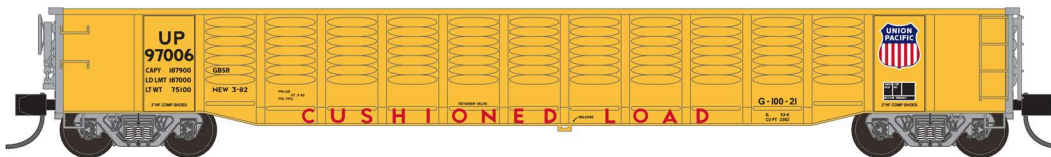

UNION PACIFIC
6 ROAD NUMBERS
PART #25207-(25-30)