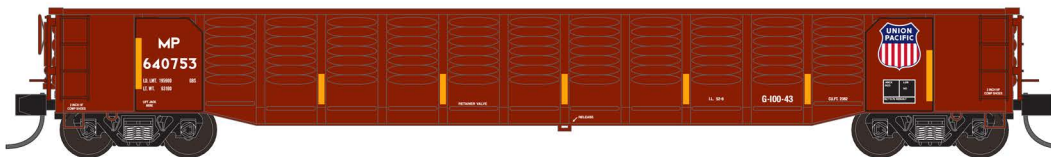

MISSOURI PACIFIC
6 ROAD NUMBERS
PART #25203-(13-18)