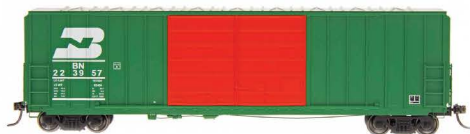

Stock #48314:
Burlington Northern - Green
(6 road numbers available)