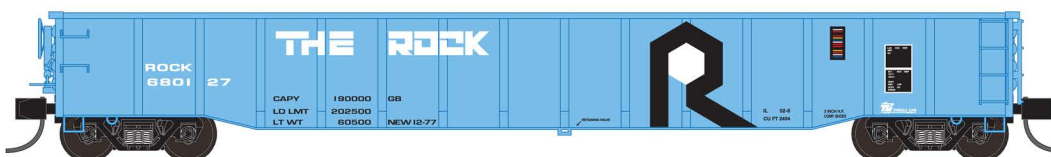

ROCK ISLAND
6 ROAD NUMBERS
PART #25243-(19-24)

email: trainworx@wic.net P.O. Box 127 - Delta, CO 81416 (970) 874-9747
Products bearing UP, MP, DRGW marks are made under trademark license from Union Pacific Railroad Company.