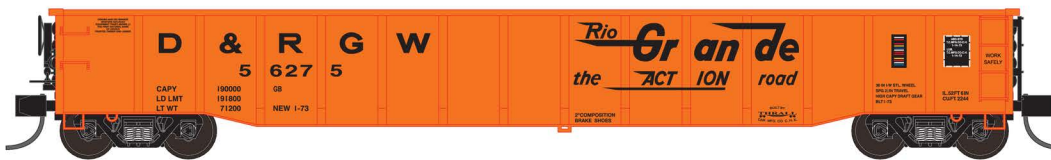

List: \$16.95

Kits include Finely Molded Parts and Plastic Wheelsets. Assembly Required. Couplers sold separately.

TRAINWORX NEWS

NEW N SCALE

Pre orders due April 30 / delivery 4th quarter 2018

52'6" gondola \$28.95 Each