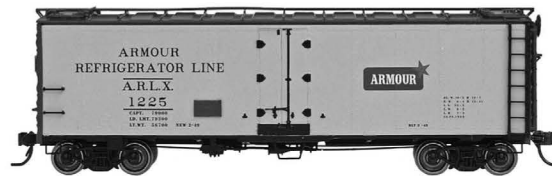

HO Scale
Fully Assembled Models

DEALER MEMORANDUM
NUMBER 18-005

Items will begin shipping the week of March 12th!

March 9, 2018

R-40-23 REFRIGERATOR CARS

Features: Sharp Painting and Lettering with metal wheelsets
and Kadee® couplers.

Suggested Retail Price: \$32.95

PFE - DOUBLE HERALD
(STOCK #45501)

These refrigerator cars are orange with both SP and UP heralds.

Date: NEW 9-47
STOCK / CAR #
-133 5317
-134 5671
-135 6248
-136 6810
-137 7164
-138 7725