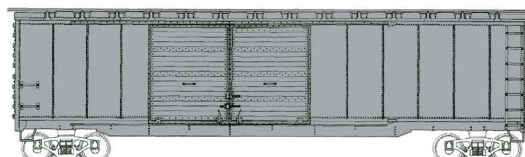

Undecorated Kit

List: $16.95

Kits include Finely Molded Parts and Plastic Wheelsets. Assembly Required. Couplers sold separately.