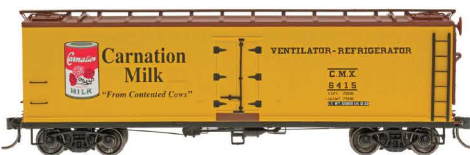

AVAILABLE FOR A LIMITED TIME ONLY!
PICK SIX

Choose any five items on this page and get a sixth item FREE! This offer expires April 6, 2018.

FGE Wood Refrigerator Cars

Stock #47721:
Western Fruit Express - Ventilator & Refrigerator
(6 road numbers available)