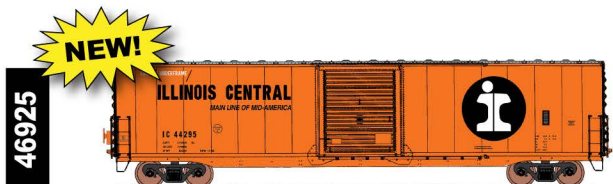

Illinois Central

Date: NEW 11-68

Car Numbers:
-01 44295 -02 44296 -03 44297
-04 44298 -05 44299