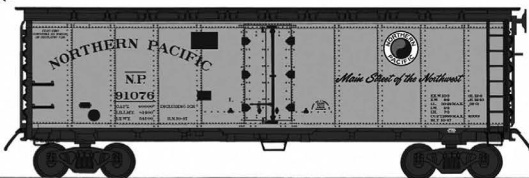

NORTHERN PACIFIC - MAIN STREET
(STOCK #45521)

These refrigerator cars are yellow with the red and black NP herald.

Date: BLT 10-47
STOCK / CAR #
-01 91015
-02 91041
-03 91076
-04 91130
-05 91168
-06 91227