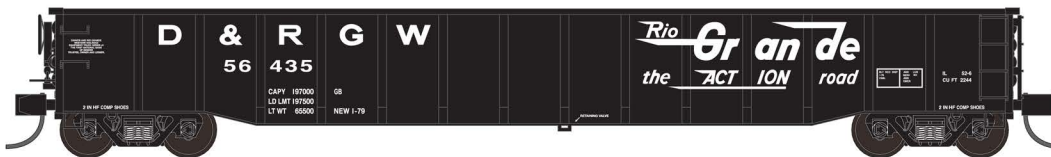

RIO GRANDE
6 ROAD NUMBERS
PART #25201-(25-30)