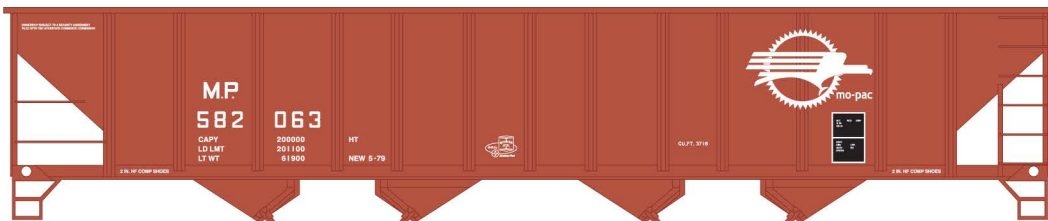

**N Scale QUAD HOPPERS**

Pre-orders due June 30, 2018  
Arriving spring 2019

Rio Grande  
12 ROAD NUMBERS  
PART # 2401-(25-36)  
\$28.95 EACH

Mo-Pac Buzzsaw  
6 ROAD NUMBERS  
PART # 2403-(37-42)  
\$28.95 EACH