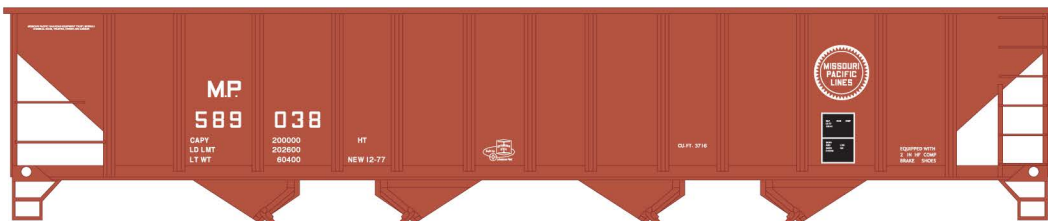

Mo-Pac Buzzsaw
6 ROAD NUMBERS
PART # 2403-(37-42)
$28.95 EACH