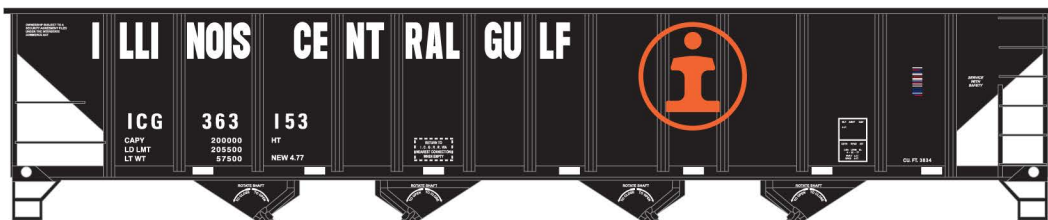

Illinois Central Gulf
12 ROAD NUMBERS
PART # 2406-(37-48)
$28.95 EACH