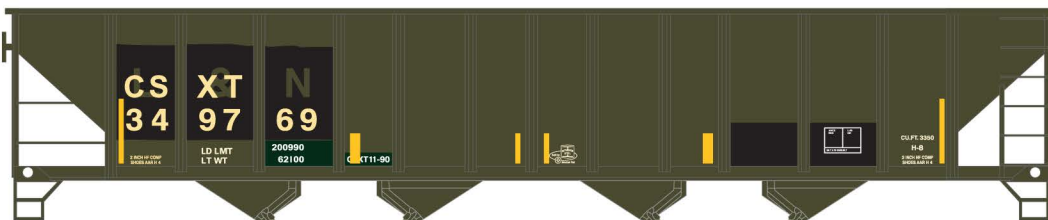

CSXT re-stencil
12 ROAD NUMBERS
PART # 2424-(49-60)
$28.95 EACH