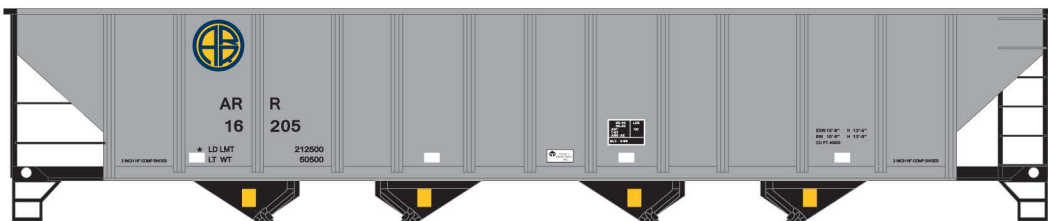

Alaska
12 ROAD NUMBERS
PART # 2418-(49-60)
$28.95 EACH