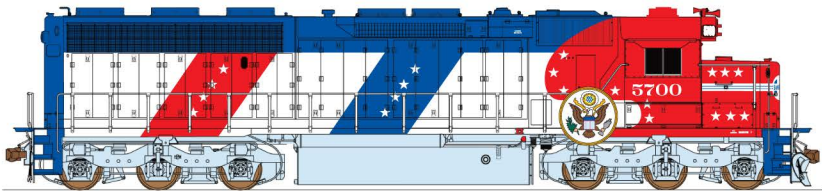

Special Runs

Must Respond by 7/4/18

Available in 5 Road #'s

Pre-Order Now! NSE's ATSF Bicentennial SD45-2 Locomotive

Available in:
• DC
• DCC
• DCC w/Sound

These locomotives will be manufactured with finely molded parts that have been designed to reproduce railroad specific details. Sound units come equipped with an all new ESU LokSound Select Micro "slide-in" sound decoder; Non-Sound DCC units are equipped with an all new ESU LokPilot Micro "slide-in" decoder. DC units will have a DC slide-in board which can easily be changed to DCC

	DC	DCC	DCC w/Sound
	MSRP $139.95	MSRP $169.95	MSRP $247.95
	Member Price	Member Price	Member Price
Road #5700	$129.50	$169.00	$219.50
Road #5701	$129.50	$169.00	$219.50
Road #5702	$129.50	$169.00	$219.50
Road #5703	$129.50	$169.00	$219.50
Road #5704	$129.50	$169.00	$219.50

MAIL ORDER TO:
NSE SPECIAL RUNS
31 HOMESTEADER LANE
WEST HAVEN, CT 06516
or order online
www.NScaleEnthusiast.com

Available in 5 Different Road Numbers DC / DCC / DCC with Sound! $10 Down!