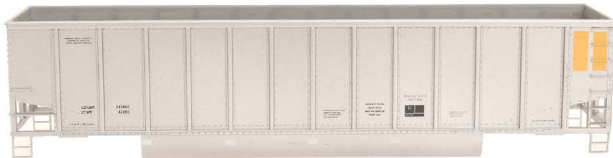

Data Only - Yellow

HK403