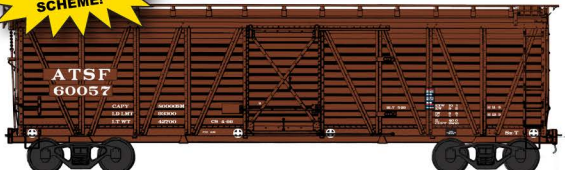

SK-T Post 1960 (6 numbers)

Date: LJ 9-65

Car Numbers:

HO	N	HO	N
-01	60057	-01	-04 60357
-02	60139	-02	-05 60411
-03	60226	-03	-06 60484