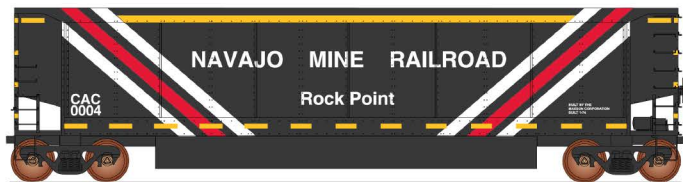

**ADVANCE RESERVATION**

**HO Scale AEROFLO II HOPPER CAR - NAVAJO MINE RAILROAD**

**N Scale** The Navajo Mine Railroad is a 13.8 mile short line that is not connected to the national railroad network. It runs from the Navajo coal mine to the Four Corners Generating Plant west of Farmington. The Navajo Mine Company is currently the only private owner of the GE Tier 4, having purchased two modified demonstrator units from General Electric.