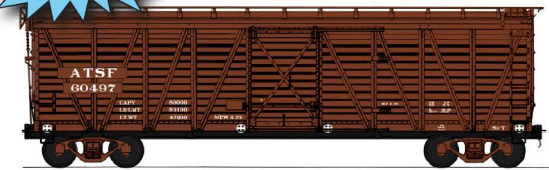

SK-T (As Built) (6 numbers)

Date: NEW 4-29

Car Numbers:

HO	N	HO	N
-07	60010	-07	-10 60398
-08	60133	-08	-11 60469
-09	60271	-09	-12 60497

NEW IN
N SCALE!

HO 47916
N 67916