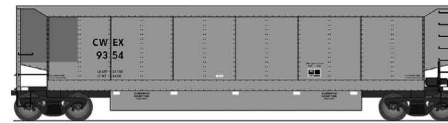

MIDWEST GENERATION - CWEX (STOCK #4404004)

These AeroFlo II Gondolas are silver with red paint and black lettering.

Date: BLT 9-99
STOCK / CAR #

- -A01: 9003, 9028, 9033, 9050, 9074, 9107
- -A02: 9008, 9019, 9042, 9063, 9081, 9098
- -01: 9014

GENERAL SERVICE DROP BOTTOM GONDOLA - SOUTHERN PACIFIC - BEET GONDOLA - STEEL SIDES (STOCK #RR-35180)

These gondolas are decorated for SP in red with white lettering.

Features: Sharp Painting and Lettering, Metal 33" Wheelsets, Kadec® Couplers.

Suggested Retail Prices: $38.95