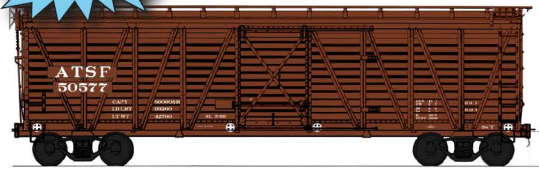

SK-R Late (AB Brakes) (6 numbers)

Date: SL 5-69

Car Numbers:

HO	N	HO	N
-07	50577	-07	-10 50700
-08	50593	-08	-11 50756
-09	50637	-09	-12 50762

RE-RELEASE
w/ NEW ROAD
NUMBERS

HO 47909
N 67909