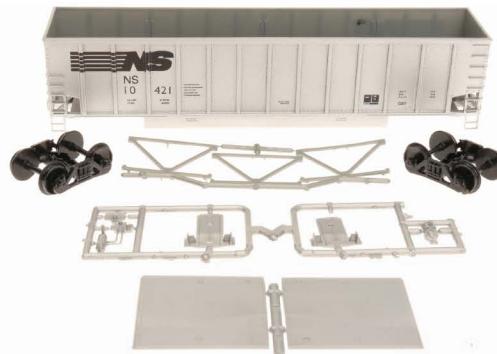

These finely decorated models were produced several years ago by Hubert Manufacturing and it is time to get them into the hands of those modelers who wish to build unit trains of this unique model. They are very reasonably priced and are equipped with InterMountain bolsters, 100 ton trucks and 36in. plastic wheel sets. Weights and couplers are not included.