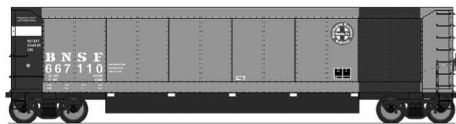

BNSF - BROWN (STOCK #4403003)

These AeroFlo Gondolas are silver with brown paint and white lettering.

Date: BLT 8-97
STOCK / CAR #

- -A01: 667078, 667274, 667314, 667441, 667750, 667827
- -A02: 667110, 667312, 667538, 667706, 667779, 667904
- -01: 667207