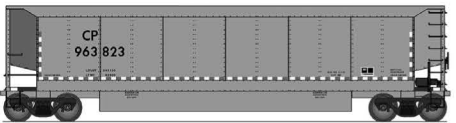

CANADIAN PACIFIC (STOCK #4404003)

These AeroFlo II Gondolas are silver with red paint and black lettering.

Date: BLT 2-00
STOCK / CAR #

- -A01: 963630, 963749, 963924, 964135, 964182, 964214
- -A02: 963692, 963763, 963854, 964111, 964147, 964236
- -01: 963750 Double Rotary