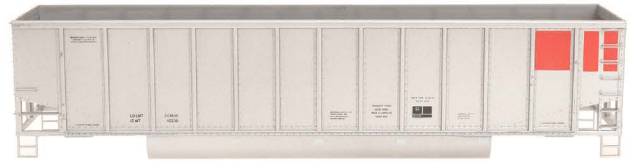

Data Only - Red

HK402