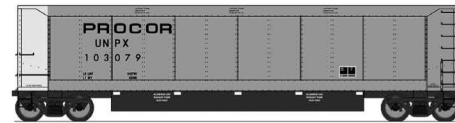

PROCOR (STOCK #4403002)

These AeroFlo Gondolas are silver with yellow paint and black lettering.

Date: BLT 8-97
STOCK / CAR #

- -A01: 103009, 103037, 103064, 103076, 103095, 103110
- -A02: 103016, 103023, 103039, 103071, 103087, 103104
- -01: 103020