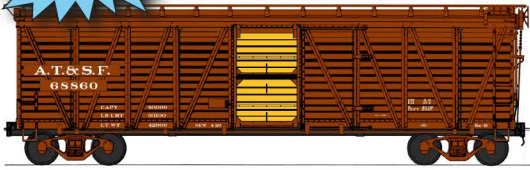

SK-S (As Built) (6 numbers)

Date: NEW 4-29

Car Numbers:

HO	N	HO	N
-07	68860	-07	-10 68953
-08	68872	-08	-11 69044
-09	68908	-09	-12 69079

NEW IN
N SCALE!

HO 47910
N 67910