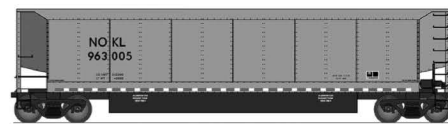

NORTHWESTERN OKLAHOMA - NOKL (STOCK #4404002)

These AeroFlo II Gondolas are silver with red paint and black lettering.

Date: BLT 2-00
STOCK / CAR #

- -A01: 963148, 963260, 963335, 963479, 963551, 963604
- -A02: 963179, 963232, 963355, 963404, 963586, 963617
- -01: 963159