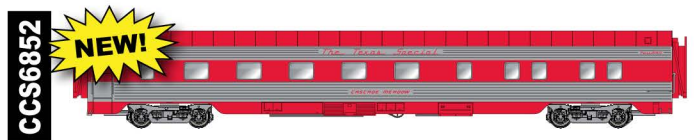

CCS6852
PRR - Texas Special

Car Names:
-01 Cascade Meadow
-02 Cascade Range