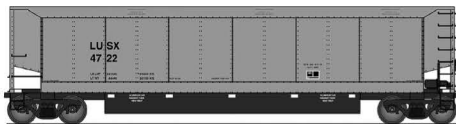

LUSCAR - LUSX (STOCK #4404001)

These AeroFlo II Gondolas are silver with green paint and black lettering.

Date: BLT 2-99
STOCK / CAR #

- -A01: 4705, 4739, 4754, 4768, 4784, 4817
- -A02: 4712, 4725, 4740, 4772, 4796, 4809
- -01: 4701 (Double Rotary)