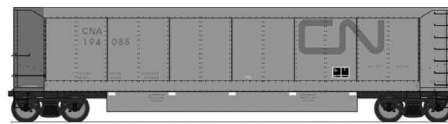

CANADIAN NATIONAL (STOCK #4403004)

These AeroFlo Gondolas are silver with red paint and lettering.

Date: BLT 8-97
STOCK / CAR #

- -A01: 194120, 194136, 194142, 194185, 194190, 194223
- -A02: 194130, 194132, 194135, 194186, 194193, 194219
- -01: 194229 (Double Rotary)