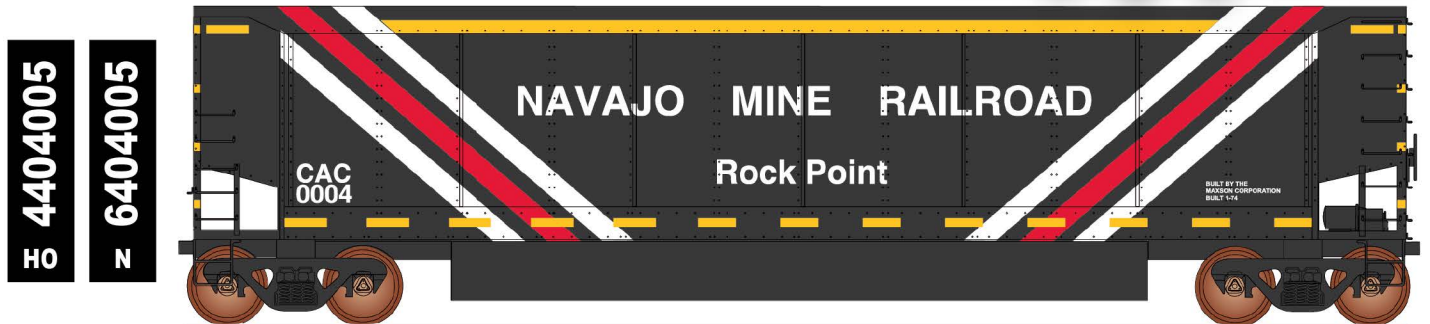

Navajo Mine Railroad

18 Car Numbers Available in Three 6-Packs

(Stock # -A01, -A02, & -A03)

The Navajo Mine Railroad is a private railroad operated for the Navajo Transitional Energy Company in New Mexico. The railroad runs on almost fourteen miles of track between Four Corners Generating Station and BHP Billiton's Navajo Coal Mine in completely captive service. InterMountain Railway Company is excited to offer this particular paint scheme to compliment the Navajo Mine Tier 4 Gevo Locomotives that we are producing. Although not the same as the Maxon cars used by the Navajo Mine Railroad, our Aeroflo II gondolas provide a reasonable stand-in car to pull behind your Navajo Tier 4 locomotives. There are eighteen roadnumbers available in this first offering divided among three six-packs. The Navajo Mine Railroad owns forty-two coal hoppers which will allow for future runs of this unique paint scheme!