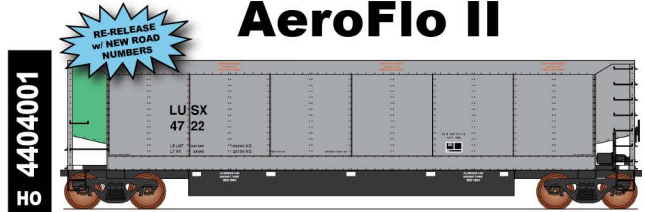

Frank Angstead
InterMountain Railway Company

AeroFlo II

Luscar - LUSX

Date: BLT 2-99

Car Numbers:
-A03 4702, 4722, 4751, 4764, 4807, 4820
-A04 4715, 4736, 4742, 4774, 4793, 4812
-02 4788 (Double Rotary)