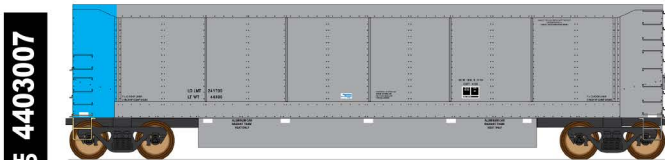

Data Only - Blue End
Date: BLT 6-95