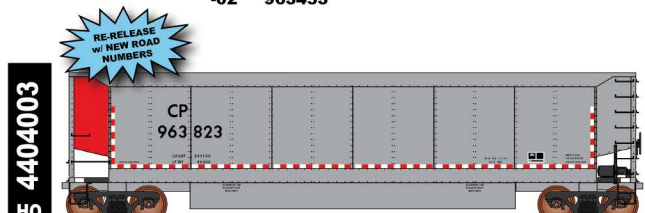

Northwestern Oklahoma - NOKL

Date: BLT 2-00

Car Numbers:
 -A03 963167, 963228, 963340, 963427, 963512, 963600
 -A04 963150, 963277, 963381, 963480, 963579, 963611
 -02 963453

BNSF - Brown

Date: BLT 8-97

Car Numbers:
 -A03 667088, 667123, 667432, 667557, 667832, 667916
 -A04 667145, 667261, 667390, 667658, 667683, 667884
 -02 667430