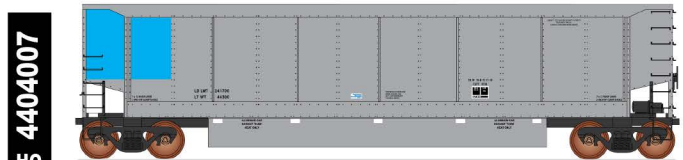

AeroFlo

Data Only - Red End
Date: BLT 6-95

Data Only - Blue End
Date: BLT 6-95

Data Only - Yellow End
Date: BLT 6-95

AeroFlo II

Data Only - Red End
Date: BLT 6-95

Data Only - Blue End
Date: BLT 6-95

Data Only - Yellow End
Date: BLT 6-95