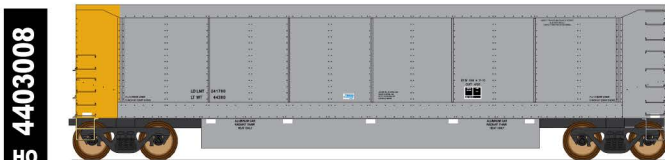

Data Only - Yellow End
Date: BLT 6-95