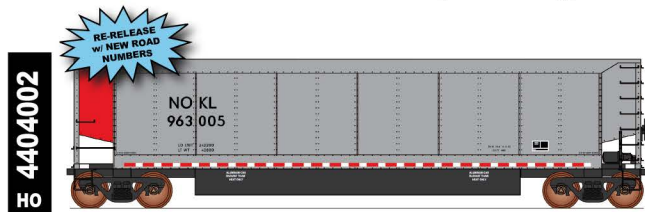

Northwestern Oklahoma - NOKL

Date: BLT 2-00

Car Numbers:
-A03 963167, 963228, 963340, 963427, 963512, 963600
-A04 963150, 963277, 963381, 963480, 963579, 963611
-02 963453