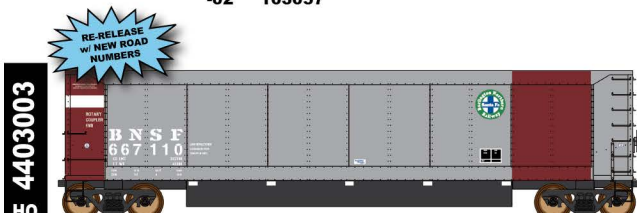

BNSF - Brown

Date: BLT 8-97

Car Numbers:
-A03 667088, 667123, 667432, 667557, 667832, 667916
-A04 667145, 667261, 667390, 667658, 667683, 667884
-02 667430