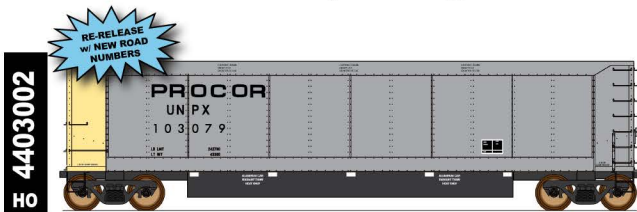

Procor

Date: BLT 8-97

Car Numbers:
-A03 103004, 103015, 103062, 103085, 103112, 103117
-A04 103011, 103030, 103044, 103079, 103108, 103124
-02 103057