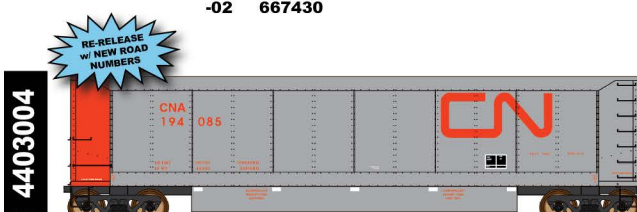

Canadian National

Date: BLT 8-97

Car Numbers:
-A03 194021, 194049, 194083, 194135, 194160, 194188
-A02 194017, 194039, 194094, 194122, 194144, 194175
-02 194167 (Double Rotary)