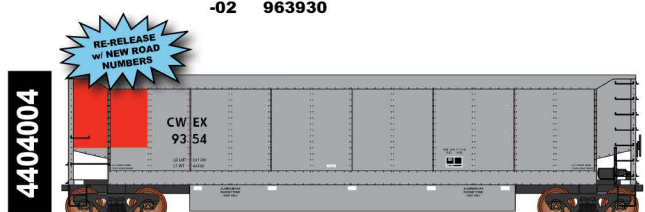

Midwest Generation - CWEX

Date: BLT 9-99

Car Numbers:
 -A03 9047, 9108, 9339, 9468, 9504, 9675
 -A04 9121, 9235, 9372, 9406, 9683, 9719
 -02 9277

Navajo Mine Railroad

Announced: June 8

Reservations Due By: August 31