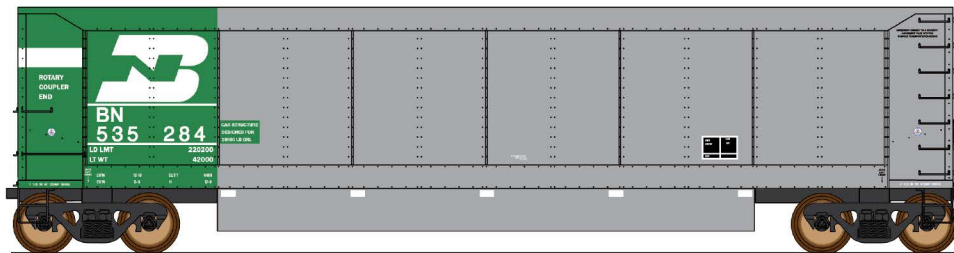

AVAILABLE FOR A LIMITED TIME ONLY!
PICK SIX

Several DeLuxe Innovations items are available on Pick 6 for this month. They include several varieties of steel buildings, six road names in the Gunderson Maxi IV container cars, and 11 different road names in 40' and 48' containers. There is something here for everyone dedicated to N scale modeling. Quantities are limited so get your orders in early.z

AEROFLO II HOPPER CAR - NAVAJO MINE RAILROAD

Just a reminder from the June announcement for the HO Navajo Mine Railroad Hopper Cars. Three six packs are included making eighteen road numbers available. These three sets of cars will make a nice train for those modelers interested in representing this unique railroad scene.