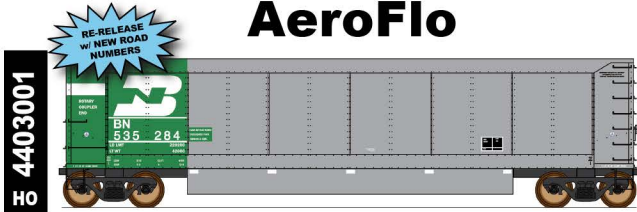

Frank Angstead
InterMountain Railway Company

AeroFlo & AeroFlo II Coal Gondolas

Announced: July 20

Reservations Due By: September 30

Features: Sharp Painting and Lettering, Prototype Accurate Paint Schemes, Operating Couplers, and InterMountain Metal Wheels. 13 Unique Road numbers! Two separate Six-Packs available with different road numbers in each. Single car available with different road number. The single car is a double rotary depending on the prototype. Visit our website for more information!

Single List: \$26.95

Six-Pack List: \$159.95

AeroFlo

Burlington Northern

Date: BLT 4-95

Car Numbers:
 -A03 535469, 535841, 535955, 536073, 536160, 536338
 -A04 535562, 535608, 535794, 536151, 536248, 536409
 -02 535724 (Double Rotary)