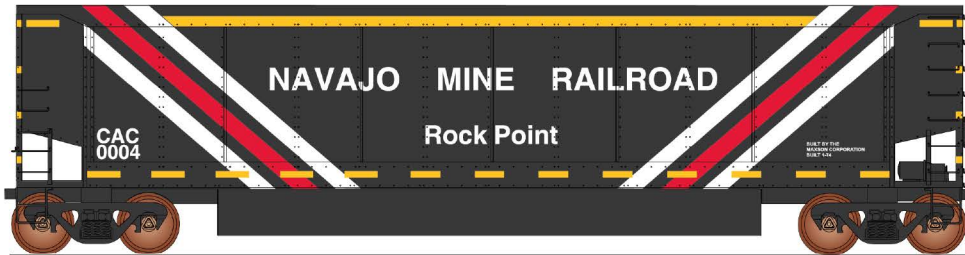

AVAILABLE FOR A LIMITED TIME ONLY!
PICK SIX

Several DeLuxe Innovations items are available on Pick 6 for this month. They include several varieties of steel buildings, six road names in the Gunderson Maxi IV container cars, and 11 different road names in 40' and 48' containers. There is something here for everyone dedicated to N scale modeling. Quantities are limited so get your orders in early.z

AEROFLO II HOPPER CAR - NAVAJO MINE RAILROAD

Just a reminder from the June announcement for the HO Navajo Mine Railroad Hopper Cars. Three six packs are included making eighteen road numbers available. These three sets of cars will make a nice train for those modelers interested in representing this unique railroad scene.