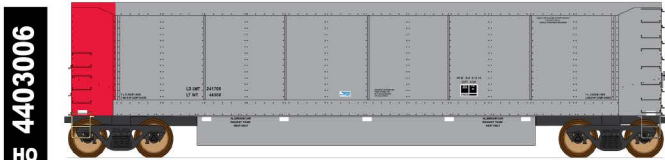

AeroFlo

Data Only - Red End
Date: BLT 6-95