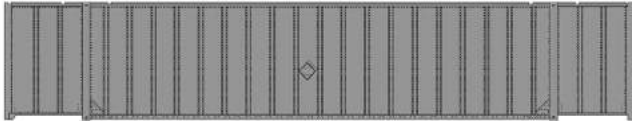

Items will start shipping the week of August 19th!

A-LINE 53FT. HYUNDAI CONTAINERS - HI-CUBE

Features: Sharp Painting and Lettering, Multiple Road Numbers. These come with 2 containers per pack.

Suggested Retail Price: \$26.95 / set