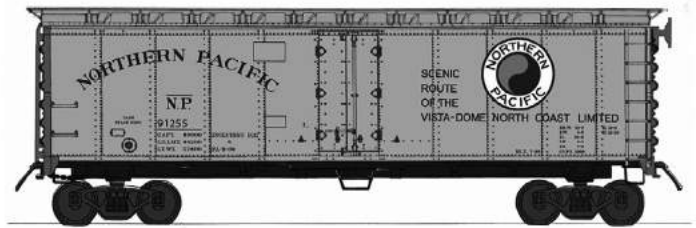

These refrigerator cars are painted orange with black lettering. The ends are black and the roof is silver.

Date: Built 12-49,
Shop date: LA 7-62
STOCK / CAR #
-01 2074
-02 2567
-03 3185
-04 3708
-05 4223
-06 4816

NEW!

**NP - VISTA DOME
(STOCK #47424)**