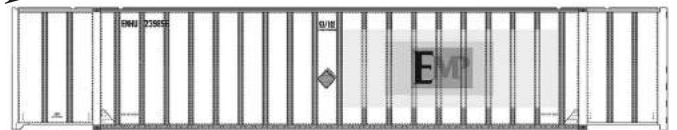

**HUB GROUP EX-STAX PATCHES -
UPHU (STOCK #30624)**

These containers are white with black lettering.
The HUB Group herald is red.

STOCK / CAR #
-01 239074 / 239436
-02 239567 / 240193
-03 240318 / 241444

NEW!