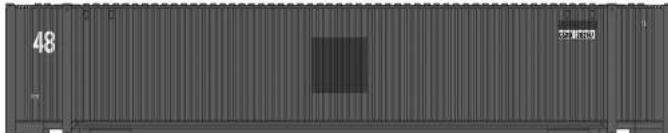

STOCK / CAR #

-01 487196 [7] / 488887 [2]
-02 488928 [8] / 496671 [7]
-03 487888 [0] / 496429 [4]

NEW!

APL VERTICAL LOGO APLU
(STOCK #30555)

These containers are blue with white lettering. The Eagle herald is red.

STOCK / CAR #

-01 498288 [9] / 498715 [5]
-02 498559 [5] / 498814 [6]
-03 498654 [4] / 498920 [3]

NEW!

CSX - APL PAINT OUT CSXU
(STOCK #30556)

These containers are blue with white & black lettering.

STOCK / CAR #