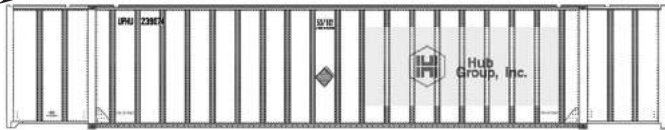

August 16, 2019

See Full-Color Photos at our website:
www.intermountain-railway.com

DEALER MEMORANDUM
NUMBER 19-010

1224 Boston Ave.
Longmont, CO 80501

Items will start shipping the week of August 19th!

A-LINE 53FT. HYUNDAI CONTAINERS - HI-CUBE

Features: Sharp Painting and Lettering, Multiple Road Numbers. These come with 2 containers per pack.

Suggested Retail Price: $26.95 / set

**UNDECORATED - ASSEMBLED
(STOCK #30620)**

These containers are assembled and undecorated.

**HUB GROUP - UPHU
(STOCK #30621)**

These containers are green with white lettering.
The herald is red and white.

STOCK / CAR #
-03 244545 / 244925
-04 244372 / 244764
-05 244792 / 245169

**STAX - STXU
(STOCK #30622)**

These containers are white with black lettering.
The STAX herald is yellow and red.

STOCK / CAR #
-03 238926 / 239364
-04 239613 / 241220
-05 240214 / 240140

**EMP - EMHU
(STOCK #30623)**

These containers are white with black lettering.
The EMP herald is yellow, black, and blue.

STOCK / CAR #
-03 243738 / 243901
-04 243808 / 243851
-05 243946 / 244110

NEW!

**HUB GROUP EX-STAX PATCHES -
UPHU (STOCK #30624)**

These containers are white with black lettering.
The HUB Group herald is red.

STOCK / CAR #
-01 239074 / 239436
-02 239567 / 240193
-03 240318 / 241444

NEW!

**EMPEX-HUB, EX-STAX W/PATCHES
- EMHU (STOCK #30625)**

These containers are white with black lettering.
The EMP herald is yellow, black, and blue.

STOCK / CAR #
-01 239856 / 239897
-02 239931 / 239988
-03 240018 / 240115

NEW!

**EMPEX-STAX NO PATCHES - EMHU
(STOCK #30626)**

These containers are white with black lettering.
The STAX herald is yellow and red (faded). The
EMP herald is yellow, black, and blue.

STOCK / CAR #
-01 239722 / 239886
-02 239939 / 240004
-03 240214 / 241598