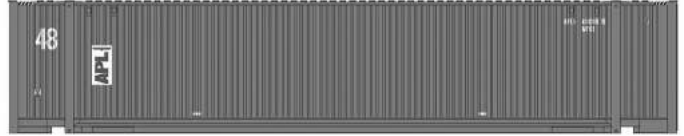

-05 480034 [8] / 480146 [8]
-06 480089 [9] / 480168 [4]
-07 480101 [0] / 480217 [1]

PACER STACKTRAIN PATU
(STOCK #30552)

These containers are blue with white and red lettering

STOCK / CAR #

-05 440004 / 440165
-06 440159 / 441067
-07 440114 / 441005

CSX INTERMODAL - CSXU
(STOCK #30553)

These containers are white with blue lettering.

STOCK / CAR #

-05 986009 / 986451
-06 986105 / 986231
-07 986116 / 986508

NEW!

APL SMALL LOGO APLU
(STOCK #30554)

These containers are blue with white lettering.
The Eagle herald is red.

STOCK / CAR #

-01 487196 [7] / 488887 [2]
-02 488928 [8] / 496671 [7]
-03 487888 [0] / 496429 [4]

NEW!

APL VERTICAL LOGO APLU
(STOCK #30555)

These containers are blue with white lettering. The Eagle herald is red.