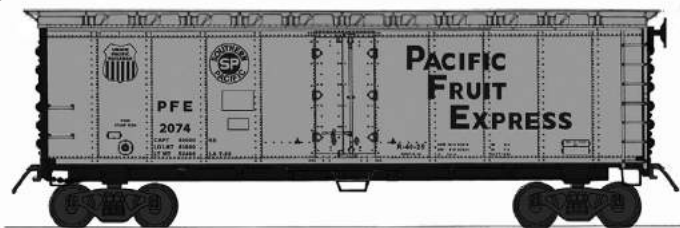

**PFE - MODERN GOTHIC
(STOCK #47423)**