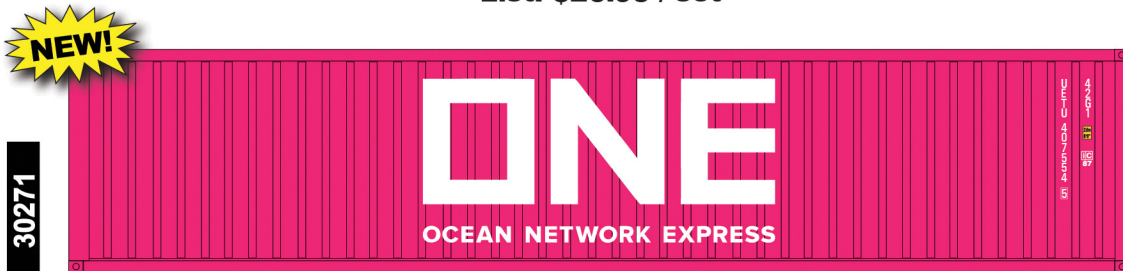

October 2019
DEALER ANNOUNCEMENT

ADVANCE RESERVATION

HO
Scale

20FT. & 40FT. CORRUGATED CONTAINERS

For Advance Reservation this month we have a very exciting item! We are adding the ONE (Ocean Network Express) paint scheme in White on Magenta and Magenta on White for both the 20ft. and the 40ft. corrugated containers. This unique scheme is relatively new and is being seen on hundreds if not thousands of containers currently. The 20ft. and 40ft. containers are both used for International interchange service so this eye-catching scheme is becoming familiar around the world.

Frank Angstead
InterMountain Railway Company

A-Line 20ft. & 40ft. Corrugated Containers

Announced: October 19 Reservations Due By: December 31

Features: Sharp painting and lettering, multiple road numbers. These come with 2 containers per pack.

20ft. Corrugated Containers

List: \$26.95 / set

ONE - Ocean Network Express - Magenta (3 sets)

Numbers:

- 01 FBIU 035498[0], FBIU 035516[4]
- 02 FBIU 035592[4], FBIU 035606[8]
- 03 FBIU 035665[9], FBIU 035713[0]

ONE - Ocean Network Express - White* (3 sets)

Numbers:

- 01 FBIU 034241[8], FBIU 034304[0]
- 02 FBIU 034262[9], FBIU 034317[9]
- 03 FBIU 034289[2], FBIU 034335[3]

40ft. Corrugated Containers

List: \$26.95 / set