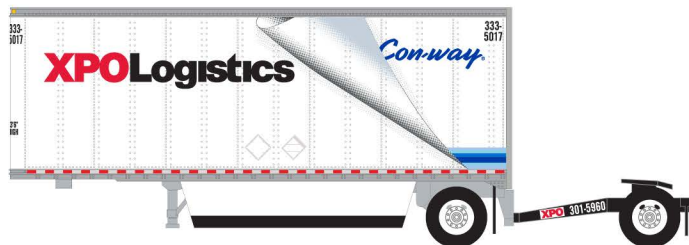

42891-04 1 road number $24.95 each