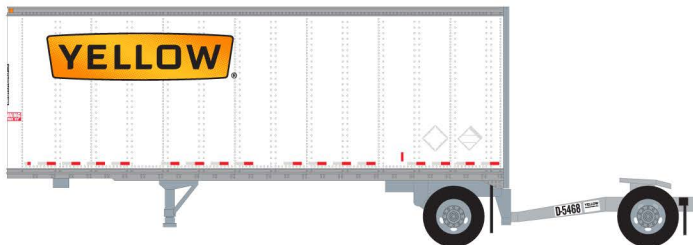

42885-(07-09) 3 road numbers $24.95 each