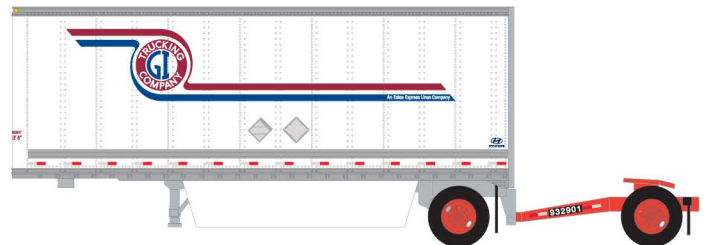

42894-(04-05) 2 road numbers $24.95 each