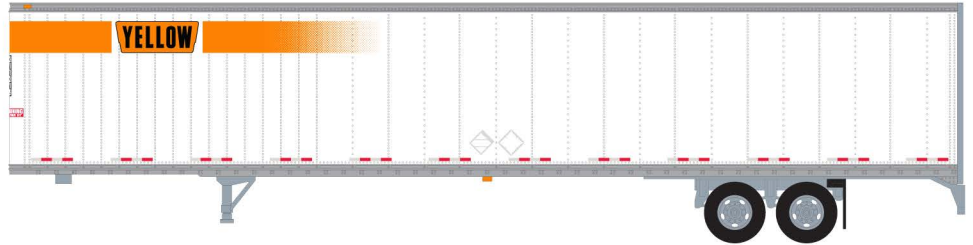

42891-04 1 road number \$24.95 each

TRAINWORX NEWS

NEW N SCALE

Pre orders due May 31 / Delivery 1st quarter 2021

42585-01 1 road # \$39.95 each

45385-(04-06) 3 road numbers \$24.95 each

42585-02 1 road # \$39.95 each