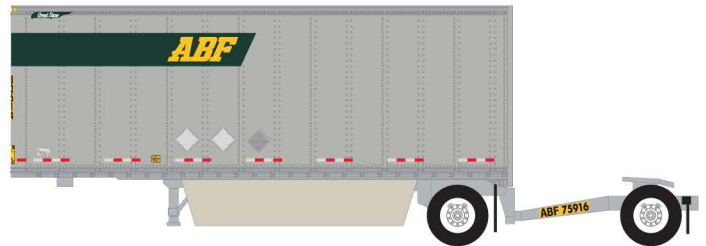

TRAINWORX NEWS

NEW N SCALE

Pre orders due May 31 / Delivery 1st quarter 2021

42593-(01-03) 3 road #s \$39.95 each

45393-(01-03) 3 road numbers \$24.95 each

42593-(04-06) 3 road #s \$39.95 each

45393-(04-06) 3 road numbers \$24.95 each

48093-01 1 road # \$39.95 each

42893-(01-06) 6 road numbers \$24.95 each

42893-(07-09) 3 road numbers \$24.95 each

HO SCALE
 FULLY ASSEMBLED MODELS

Items will start shipping the week of April 27th!

PFE WOOD REFRIGERATOR CARS