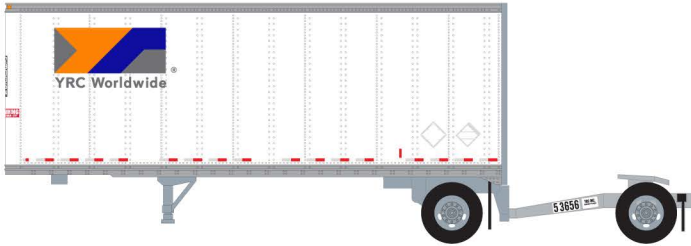

42890-(01-02) 2 road numbers $24.95 each