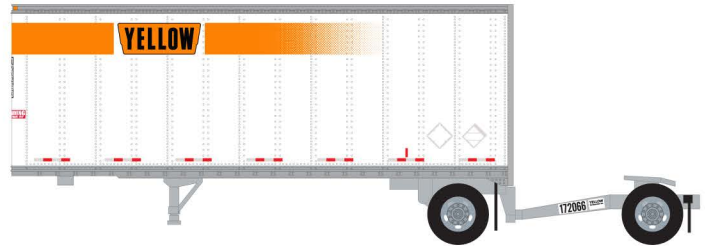

42885-(01-03) 3 road numbers $24.95 each