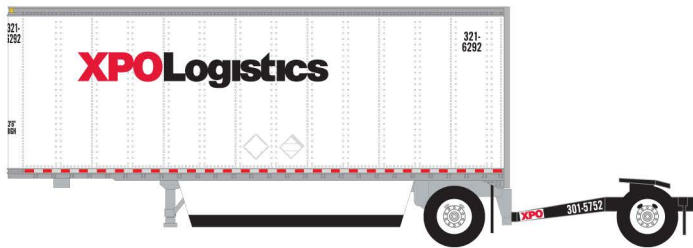

NEW N SCALE

Pre orders due May 31 / Delivery 1st quarter 2021

42591-(01-02) 2 road #s \$39.95 each

42591-04 1 road # \$39.95 each

42591-03 1 road # \$39.95 each

42891-(01-03) 3 road numbers \$24.95 each

42891-(05-07) 3 road numbers \$24.95 each