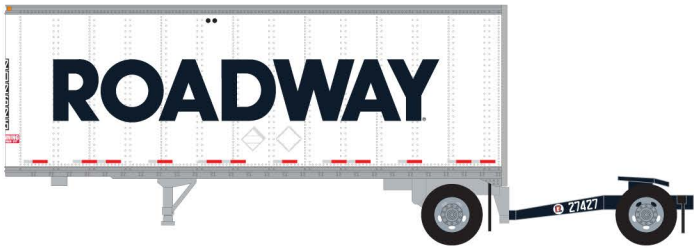

TRAINWORX NEWS

NEW N SCALE

Pre orders due May 31 / Delivery 1st quarter 2021

48084-01 1 road # \$39.95 each

48084-02 1 road # \$39.95 each

42884-(01-03) 3 road numbers \$24.95 each

42584-(01-02) 2 road numbers \$39.95 each