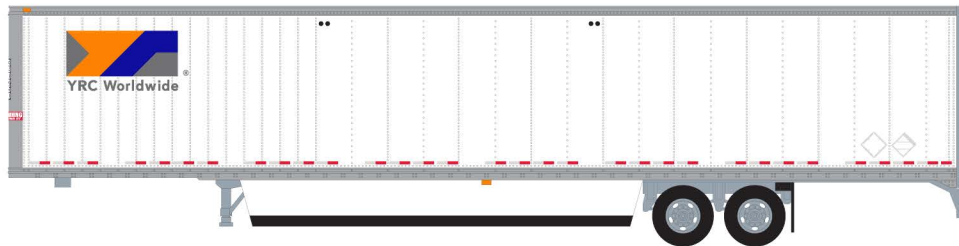

45390-(01-02) 2 road numbers $24.95 each