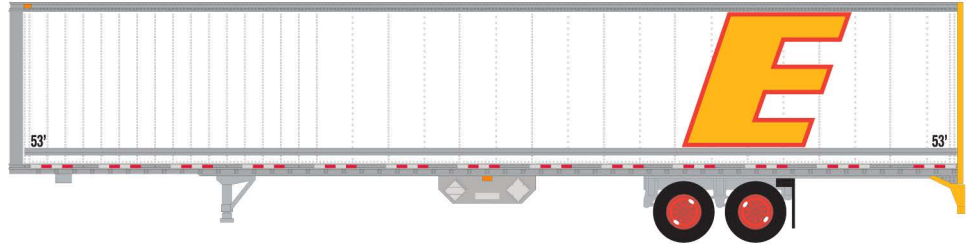

42892-(04-06) 3 road numbers \$24.95 each

42592-(01-03) 3 road #s \$39.95 each

48092-01 1 road # \$39.95 each

TRAINWORX NEWS

NEW N SCALE

Pre orders due May 31 / Delivery 1st quarter 2021

42594-(01-03) 3 road #s \$39.95 each