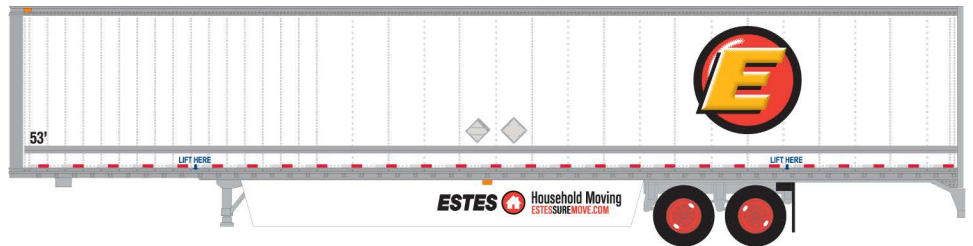

45394-(03-05) 3 road numbers $24.95 each