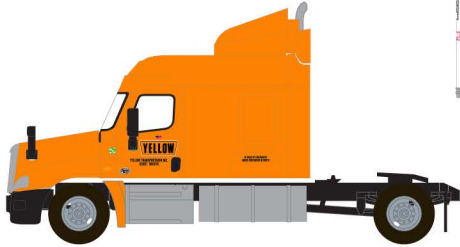

TRAINWORX NEWS

NEW N SCALE

Pre orders due May 31 / Delivery 1st quarter 2021

42585-01 1 road # $39.95 each