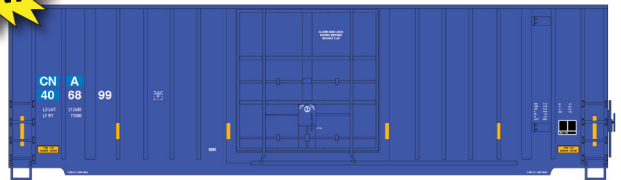

Frank Angstead
InterMountain Railway Company

Canadian National
Date: 7-96

(6 numbers)

Car Numbers:
-01 406805 -02 406813 -03 406837
-04 406842 -05 406874 -06 406899

4130003