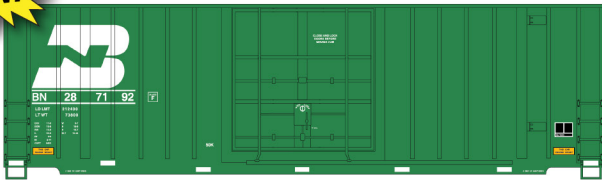

Single Door

4130001

Burlington Northern
Date: 11-94

(6 numbers)

Car Numbers:
-01 287167 -02 287192 -03 287217
-04 287252 -05 287291 -06 287293

4130002