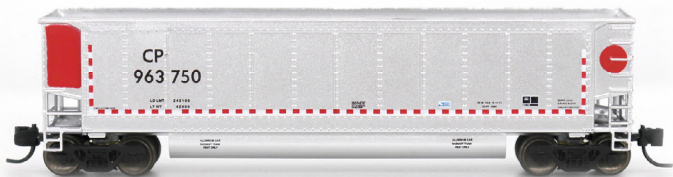

CANADIAN PACIFIC (STOCK #6404003)

These cars are silver with a red end. The sill striping is red and white. The lettering is black.

Date: BLT 2-00
STOCK / CAR #

- -A01: 963630, 963749, 963924, 964135, 964182, 964214
- -A02: 963692, 963763, 963854, 964111, 964147, 964236
- -01: 963750 Double Rotary