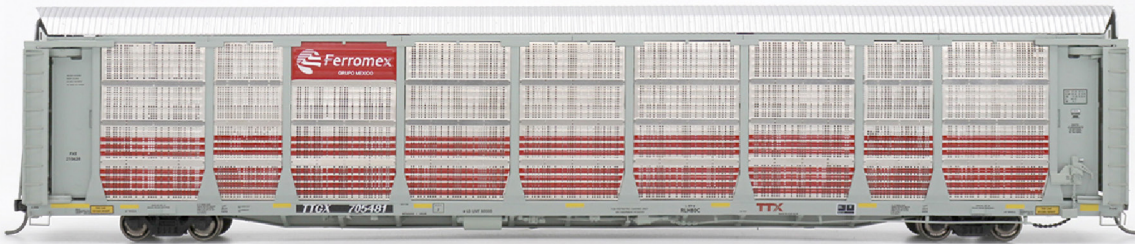

July 2020
DEALER ANNOUNCEMENT

HO
Scale

ADVANCE RESERVATION

BI-LEVEL AUTO RACKS

The recent shipment of the HO Auto Racks is **SOLD OUT!** In an effort to satisfy the needs of all of the discriminating modelers that are interested in this exceptional model we are accepting Advance Reservations for the next run. Fully enclosed auto racks have been used exclusively since the late 1980's. These colorful cars can be seen in service throughout North America.

N
Scale

AVAILABLE NOW

CYLINDRICAL COVERED HOPPERS - TROUGH HATCHES

Eleven paint schemes of the all-time favorite cylindrical hopper car. Six NEW road numbers are available for each release and all of the models are equipped with operating knuckle couplers and InterMountain metal wheel sets. Cylindrical covered hopper cars are widely used to transport a large variety of materials, most commonly grain products from the grain producing regions of the U. S. and Canada to markets throughout the country.