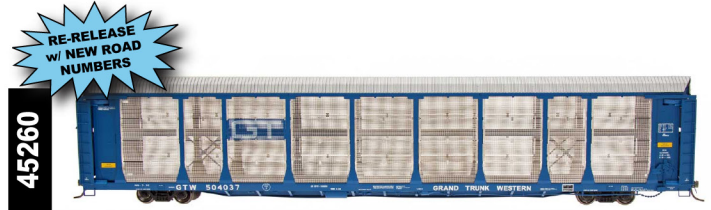

45260
Grand Trunk Western
Date: BLT 9-78
RBLT 3-92

(4 numbers)

Car Numbers:
-11 GTW 504011 -12 GTW 504270
-13 GTW 504283 -14 GTW 504287