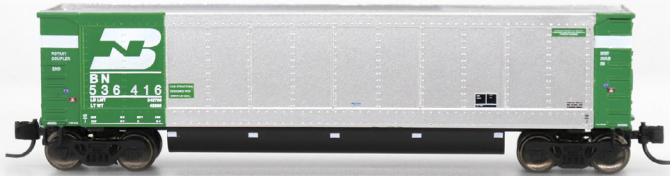

AEROFLO COAL GONDOLAS

Features: Sharp Painting and Lettering, Prototype Accurate Paint Schemes, Operating Couplers and InterMountain Metal Wheelsets.

Suggested Retail Price: Single: \$22.95 / Six-Pack: \$134.95