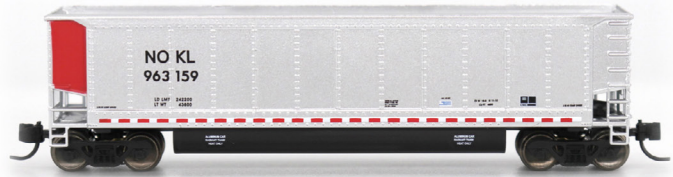

NORTHWESTERN OKLAHOMA - NOKL (STOCK #6404002)

These cars are silver with a red end. The sill striping is red and white. The lettering is black.

Date: BLT 2-00
STOCK / CAR #

- -A01: 963148, 963260, 963335, 963479, 963551, 963604
- -A02: 963179, 963232, 963355, 963404, 963586, 963617
- -01: 963159