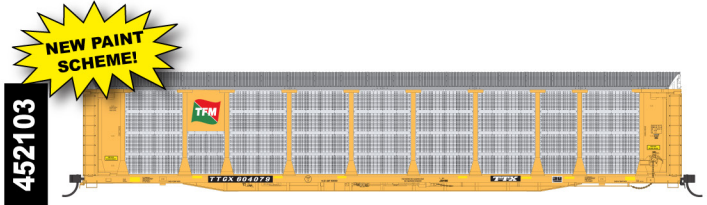

452103
**Transportación Ferroviaria
Mexicana - TTX Flat Car**
Date: BLT 10-99

(4 numbers)

Car Numbers:
-01 TTGX 604079 -02 TTGX 987384
-03 TTGX 987753 -04 TTGX 995949