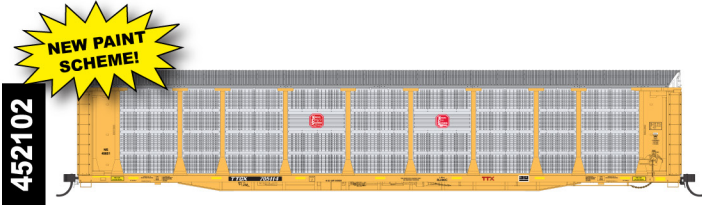

Bi-Level Auto Racks

Announced: July 10 Reservations Due By: August 30

List: $99.95

Features: Finely Molded Details, Etched Metal Panels, Metal Wire Grab Irons, Sharp Painting & Lettering, Multiple Road Numbers, Metal Wheelsets and Kadee® Couplers.

452102
**KCS - Dual Logo
- TTX Flat Car**
Date: BLT 3-14

(4 numbers)

Car Numbers:
-01 TTGX 705114 -02 TTGX 705158
-03 TTGX 942845 -04 TTGX 981790