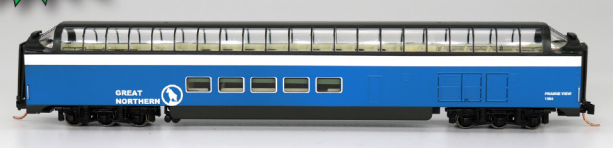

RE-RELEASE OF THE PREVIOUS ROAD NUMBER

CCS7103

Great Northern - Empire Builder

(1 number)

Car Number:
-01 1394 Prairie View

RE-RELEASE OF THE PREVIOUS ROAD NUMBER

CCS7104

Great Northern - Big Sky Blue