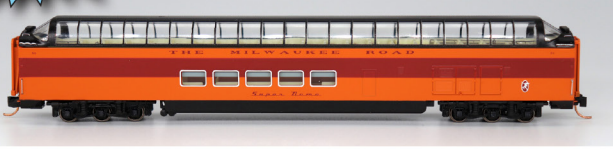

Features: Sharp Painting and Lettering, Wire Grab Irons, Available in Multiple Names & Numbers, Equipped with Operating Truck Mounted Knuckle Couplers.

List: \$59.95

RE-RELEASE w/ NEW ROAD NUMBERS

CCS7101