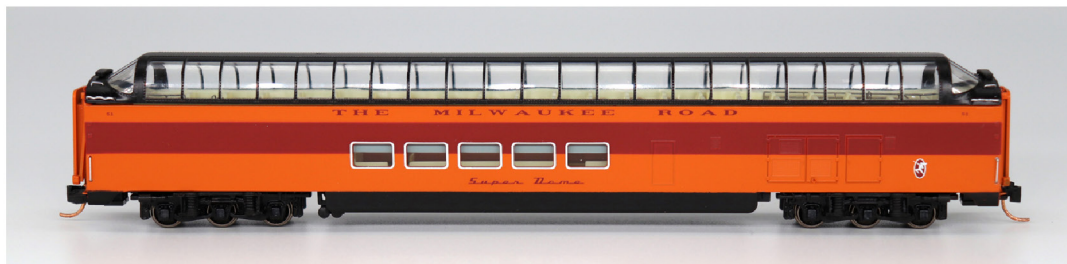

Two types of containers and three types of coal gondolas are available in HO scale. These are beautifully decorated, prototypically correct models with a wide selection of road names. Most items offer multiple road numbers. In N scale twelve road names of the 14 Panel Coalporter © are available. Most of these offer multiple road numbers. These models are precisely decorated, prototypically accurate, and feature operating couplers and InterMountain metal wheel sets.