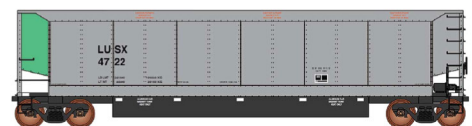

AeroFlo II Coal Gondolas **VALUE LINE by INTERMOUNTAIN**

Stock #	Order Quantity	Product Description
4404001	_____	Luscar - LUSX
4404002	_____	Northwestern Oklahoma - NOKL
4404003	_____	Canadian Pacific
4404004	_____	Midwest Generation - CWEX