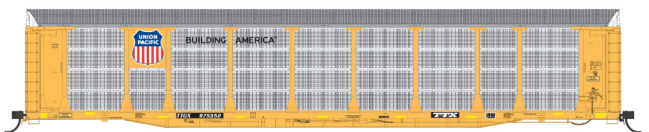

**UP - Large Building America (4 numbers)
- TTX Flat Car**
Date: BLT 5-73

Car Numbers:

-01 TTGX 158925 -02 TTGX 850621
-03 TTGX 971460 -04 TTGX 975352