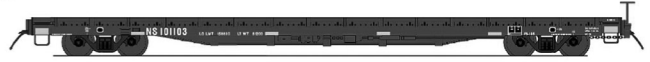

**NORFOLK SOUTHERN
EX-SOUTHERN (STOCK #46419)**

These cars are brown with white lettering.

Date:	2005
STOCK / CAR #	
-01	101103
-02	101104
-03	101107
-04	101112
-05	101116
-06	101121

NEW!