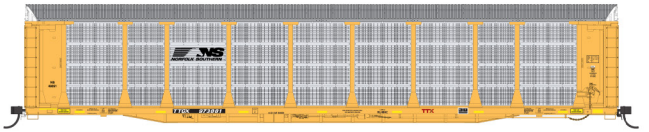

**Norfolk Southern - Thoroughbred (4 numbers)
- TTX Flat Car**
Date: BLT 8-13

Car Numbers:

-01 TTGX 704294 -02 TTGX 704327
-03 TTGX 962038 -04 TTGX 973881

194106