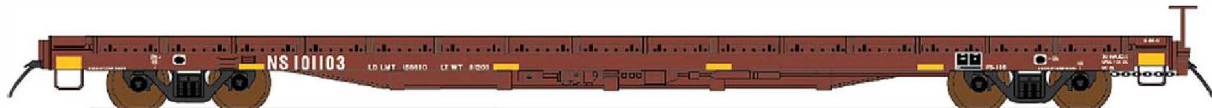

AVAILABLE NOW

HO
Scale

60ft. Wood Deck Flat Cars

Eight road names of the HO 60ft wood deck flat cars will be available for shipping the week of October 5th. Confirm your reservations early. Six car numbers are available for each item but quantities are limited.

N
Scale

PETERBILT AND KENWORTH TRUCKS

ADVANCE RESERVATION

Advance Reservations are open for eighteen versions of Peterbilt and Kenworth truck models. Reservations are open until October 31 and delivery is estimated for summer of 2021. Reserve early as there are limited quantities of these models available to us.

AVAILABLE FOR A LIMITED TIME ONLY!
PICK SIX

N
Scale

ACF 4650 CUBIC FOOT 3-BAY HOPPER CARS

Seventeen paint schemes of the N scale 4650 cubic foot hopper cars are available this month on pick 6! Quantities are very limited in some cases so get your orders in early.

Frank Angstead
InterMountain Railway Company