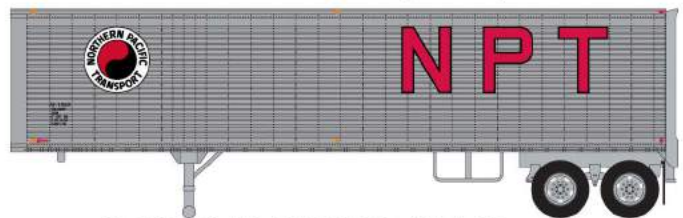

3 ROAD NUMBERS \$31.95 each
PART # 80233-(08-10)

3 ROAD NUMBERS \$31.95 each
PART # 80268-(01-03)

3 ROAD NUMBERS \$31.95 each
PART # 80269-(01-03)

TRAINWORX NEWS

NEW N SCALE

Pre orders due February 28 / Delivery 4th quarter 2021