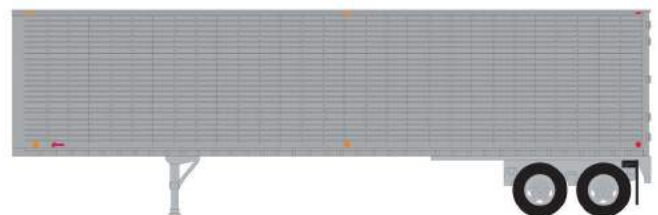

Decorated unlettered van $24.95
PART # 40299-1