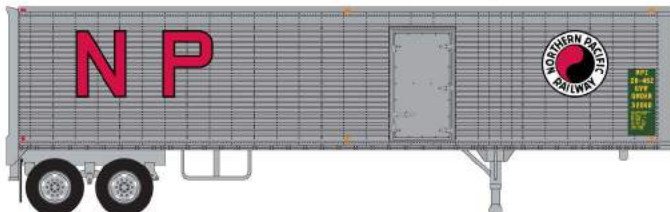

3 ROAD NUMBERS $31.95 each
PART # 80233-(01-03)