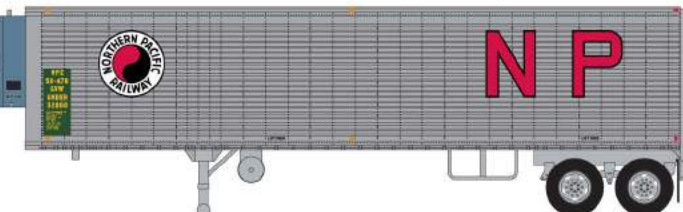

3 ROAD NUMBERS $31.95 each
PART # 80233-(04-06)