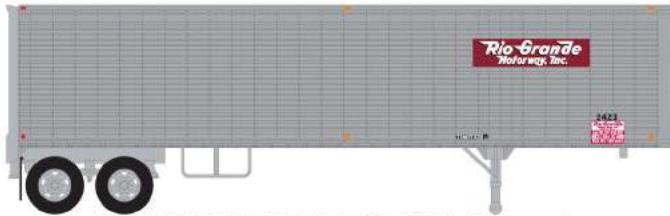

TRAINWORX NEWS

HO

NEW SCALE

Pre orders due February 28 / Delivery 4th quarter 2021

3 ROAD NUMBERS $31.95 each
PART # 80201-(01-03)