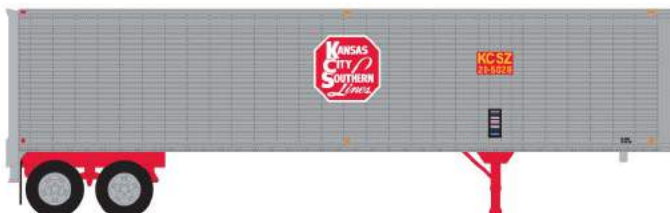

3 ROAD NUMBERS \$31.95 each
PART # 80233-(08-10)

3 ROAD NUMBERS \$31.95 each
PART # 80268-(01-03)

3 ROAD NUMBERS \$31.95 each
PART # 80269-(01-03)

TRAINWORX NEWS

NEW N SCALE

Pre orders due February 28 / Delivery 4th quarter 2021