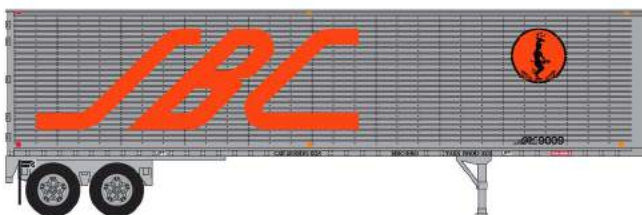

3 ROAD NUMBERS $24.95
PART # 40279-(01-03)