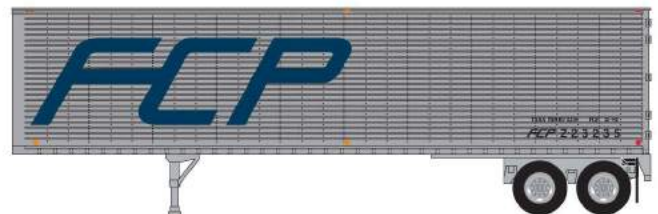

3 ROAD NUMBERS $24.95
PART # 40278-(01-03)