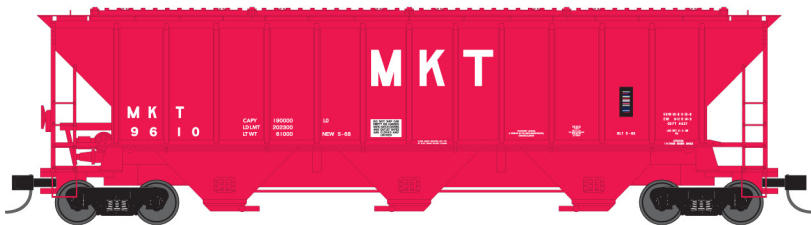

MKT red
4 ROAD NUMBERS
PART # 24472-(01-04)
$32.95 EACH