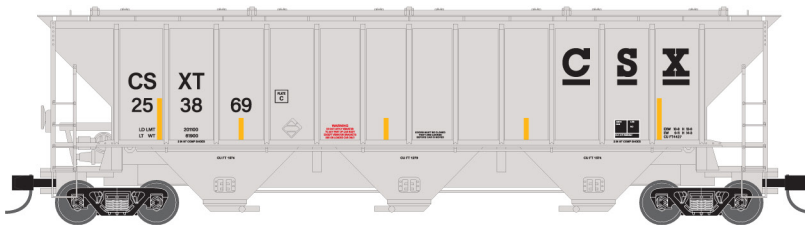

CSXT 253869
PART # 24424-05
$32.95 EACH