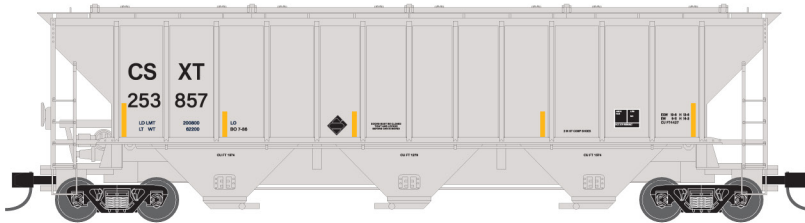

CSXT 253857
PART # 24424-02
$32.95 EACH