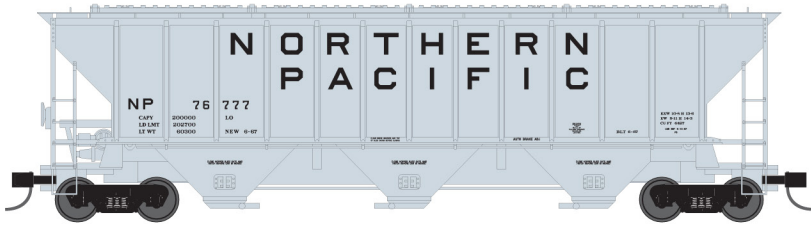

Northern Pacific
6 ROAD NUMBERS
PART # 24433-(01-06)
$32.95 EACH