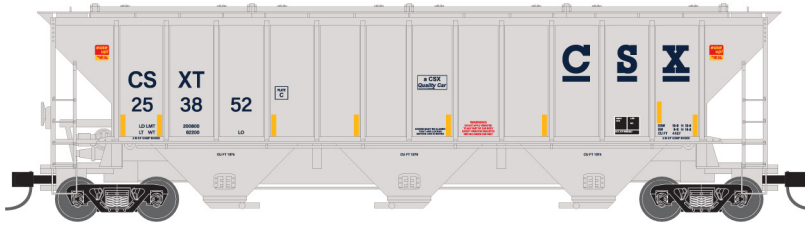

CSXT 253852
PART # 24424-01
$32.95 EACH