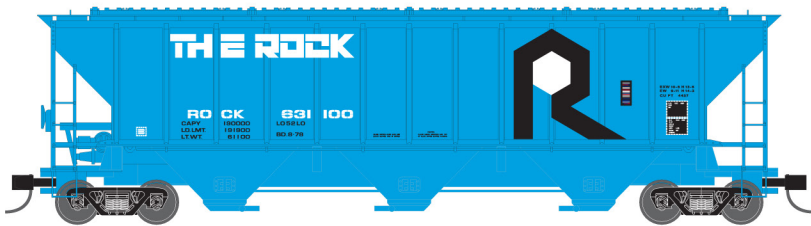

# TRAINWORX NEWS

**Pre orders due March 31 / Delivery 1st quarter 2022**

Chessie System  
6 ROAD NUMBERS  
PART # 24430-(01-06)  
\$32.95 EACH

Northern Pacific  
6 ROAD NUMBERS  
PART # 24433-(01-06)  
\$32.95 EACH