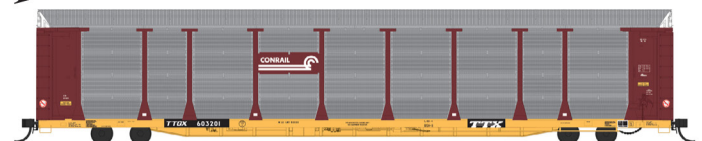

CONRAIL - BROWN
NO QUALITY LOGO
- TTGX FLAT CAR (STOCK #452104)

These racks are brown with white lettering. The flat cars are yellow with black lettering. The roof is silver.

Date: BLT 9-74
STOCK / CAR #
-01 TTGX 157314
-02 TTGX 159560
-03 TTGX 603201
-04 TTGX 604132