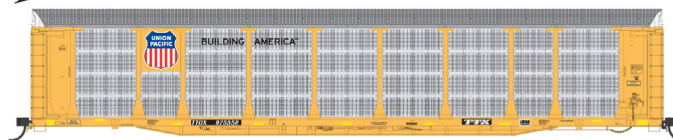

UNION PACIFIC - LARGE BUILDING AMERICA - TTX FLAT CAR (STOCK #452109)

These racks and flat cars are yellow with black lettering. The roof is silver. The Building America slogan is printed on the metal panels.

Date: BLT 5-73
STOCK / CAR #
-01 TTGX 158925
-02 TTGX 850621
-03 TTGX 971460
-04 TTGX 975352