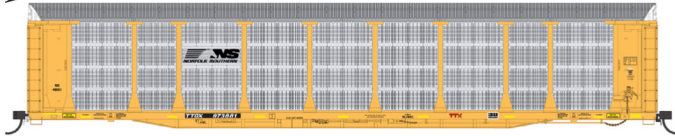

NORFOLK SOUTHERN - THOROUGHbred LOGO - TTX FLAT CAR (STOCK #452105)

These racks and flat cars are yellow with black lettering. The roof is silver.

Date: BLT 8-13
STOCK / CAR #
-01 TTGX 704294
-02 TTGX 704327
-03 TTGX 962038
-04 TTGX 973881

NEW!