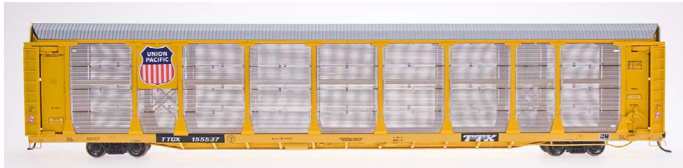

March 26, 2021

Visit our website for more info:
www.intermountain-railway.com

DEALER MEMORANDUM
NUMBER 21-004

P.O. Box 839

Longmont, Colorado 80502

HO SCALE
FULLY ASSEMBLED MODELS

Items will start shipping the week of March 29th!

BI-LEVEL AUTO RACKS

Features: Finely Molded Details, Etched Metal Panels, Metal Wire Grab Irons, Sharp Painting and Lettering, Multiple Road Numbers, InterMountain 33" Metal Wheelsets and Kadee® #158 Metal Knuckle Couplers.

Suggested Retail Price: $99.95

UNION PACIFIC
- TTGX FLAT CAR (STOCK #45258)

These racks and flat cars are yellow with black lettering. The roof is silver.

Date: BLT 7-79
STOCK / CAR #
-05 TTGX 151848
-06 TTGX 155415
-07 TTGX 981162
-08 TTGX 981785