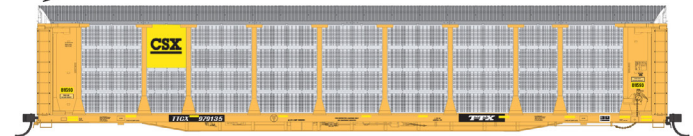

CSX PATCH - TTX FLAT CAR (STOCK #452108)

These racks and flat cars are yellow with black lettering. The roof is silver.

Date: BLT 6-78
RBLT 2-95
STOCK / CAR #
-01 TTGX 974685
-02 TTGX 979135
-03 TTGX 979842
-04 TTGX 993086

NEW!