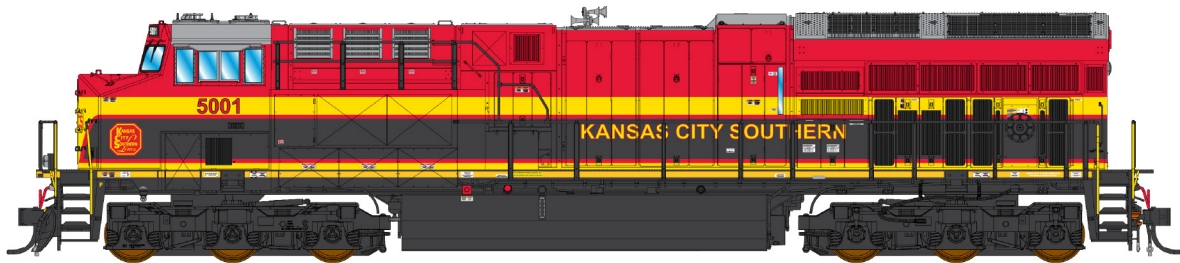

March 2021
DEALER ANNOUNCEMENT

HO Scale NOW SHIPPING - BI-LEVEL AUTO RACKS

The remaining eleven paint schemes for the HO Bi-Level Auto Racks are ready to ship! these exquisite, colorful, finely detailed models are very close to being SOLD OUT, so be sure to confirm your Advance Reservations as quickly as you can. Each of the road names is available in four prototypical road numbers so it will be easy for modern day modelers to build a large consist of these unique cars.

Each of the models contains eighteen separate etched metal see-through panels creating a stunning appearance on a layout. Each car is equipped with Kadee #158 couplers and InterMountain metal wheel sets.

HO Scale GRAIN TRAILERS WITH HERPA TRACTORS

Two paint schemes of the LoneStar grain trailers are available for reservation coupled with the Herpa Mack CH603 Tractor. These items are offered separately but are designed to be a matched set. Each of the trailer kits contains the appropriate decals for the matching tractor. The two paint schemes offered are for the Canadian Pool grain trailers, each scheme includes decals with nine trailer numbers. It will be easy to build a fleet of these beautiful models. These Lonestar products are MADE IN THE USA! Place your reservations early as they are expected to be available by May 1, 2021.

Frank Angstead
InterMountain Railway Company

HO
Scale

GE EVOLUTION SERIES

Under License From GE Transportation

TIER 4 LOCOMOTIVES

Announced: March 26 Reservations Due By: May 31st

The InterMountain Tier 4 GEVO continues our tradition of excellence in this series of modern, GE-built locomotives. This model will feature finely molded parts and railroad specific details, accurate paint and lettering with laser sharp printing and a smooth, powerful drive mechanism. This locomotive will be factory equipped with ESU® sound decoders or ESU® non-sound decoders; a DC plug option will be available upon request.