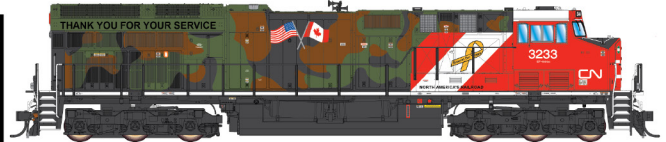

**Canadian National
- 100th Anniversary**

(4 numbers)

Unit Numbers:
-01 3108* -02 3221
-03 3237 -04 3242

*3108 Has a Black Cab Roof; Does Not Have the Circle Graphic on the Nose

NEW!

497109(S)

**Canadian National
- Veterans**