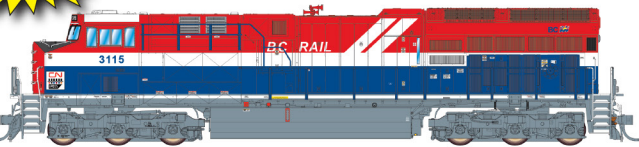

**Canadian National Heritage (1 number)
- BC Rail**

Unit Number:
-01 3115

NEW!

497111(S)