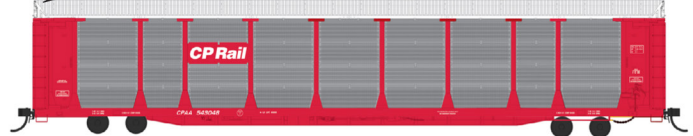

CP RAIL - CCAA FLAT CAR (STOCK #452106)

These racks and flat cars are red with white lettering. The roof is silver.

Date: BLT 11-89
STOCK / CAR #
-01 CPAA 541615
-02 CPAA 543012
-03 CPAA 543046
-04 CPAA 556529

NEW!