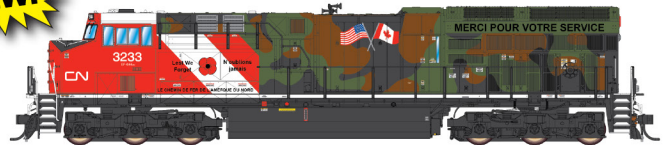

List: \$219.95
w/ Sound: \$299.95

NEW!

497107(S)

Kansas City Southern

(8 numbers)

Unit Numbers:
-01 5001 -02 5004
-03 5005 -04 5007
-05 5008 -06 5011
-07 5012 -08 5014

NEW!

497108(S)

**Canadian National
- 100th Anniversary**

(4 numbers)

Unit Numbers:
-01 3108* -02 3221
-03 3237 -04 3242

*3108 Has a Black Cab Roof; Does Not Have the Circle Graphic on the Nose

NEW!

497109(S)

**Canadian National
- Veterans**