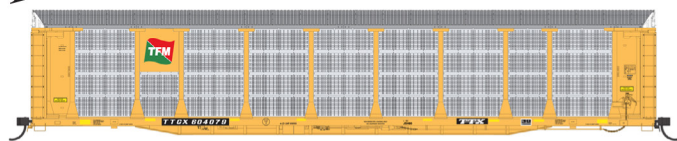

TRANSPORTACIÓN
FERROVIARIA MEXICANA -
TTGX FLAT CAR (STOCK #452103)

These racks and flat cars are yellow with black lettering. The roof is silver.

Date: BLT 10-99
STOCK / CAR #
-01 TTGX 604079
-02 TTGX 987384
-03 TTGX 987753
-04 TTGX 995949

NEW!