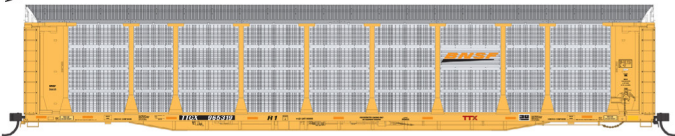

BNSF NEW IMAGE - SMALL LOGO - TTX FLAT CAR (STOCK #452107)

These racks and flat cars are yellow with black lettering. The roof is silver.

Date: BLT 12-74
STOCK / CAR #
-01 TTGX 254903
-02 TTGX 255891
-03 TTGX 603026
-04 TTGX 940296

NEW!