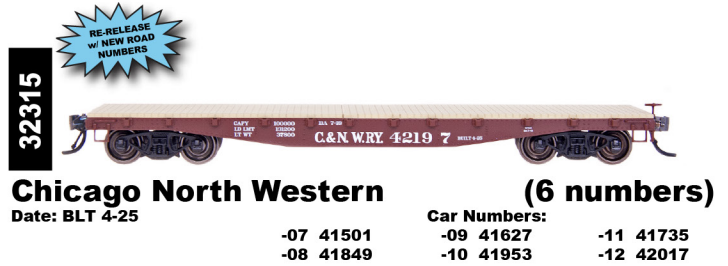

Contact Your Favorite Hobby Dealer & Take Advantage of InterMountain Railway's No-Risk **ADVANCE RESERVATION** Process.

42' Fish Belly Flat Cars

Announced: August 27 Reservations Due By: October 31

Features: Sharp Painting and Lettering, Multiple Road Numbers, and Equipped with Metal Wheelsets and Metal Knuckle Couplers.

List: \$39.95

32302
D&RGW (6 numbers)
 Date: BLT 6-59

-25 21017	-26 21024	-27 21039
-28 21058	-29 21073	-30 21086

32304
Chesapeake & Ohio (6 numbers)
 Date: Built 1930

-19 216014	-20 216037	-21 216049
-22 216053	-23 216072	-24 216086

32305
New York Central (6 numbers)
 Date: Built 1930

-19 496028	-20 496063	-21 496136
-22 496185	-23 496247	-24 496284

32315
Chicago North Western (6 numbers)
 Date: BLT 4-25

-07 41501	-09 41627	-11 41735
-08 41849	-10 41953	-12 42017