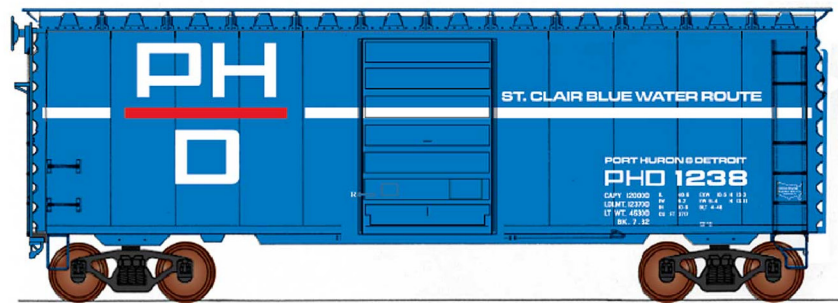

HO Scale 40ft. PS-1 Boxcars

SAVE THESE MODELS

Frequently we are asked about the production schedule for many of the items we have had a reservation for a lengthy time. There are many reasons for this. One of the reasons is lack of interest in the marketplace. Our Advance Reservations system is designed to measure this interest and if the response does not meet minimum order quantities for production, the project must be postponed or cancelled. The SAVE THIS MODEL program is our final effort to generate the level of interest necessary to go to production. In most cases we expect this effort to be successful as more modelers become interested in the individual products and place their Advance Reservations with their dealers. *The dealers in turn will add to their existing Advance Reservations and help us get to our goal.*

Modelers, please contact your dealer if you have interest in any of the fourteen paint schemes listed in the HO 40ft. Boxcar Memo page. Dealers, be sure to get your additional reservations in before September 30 so we can go to production with these attractive boxcar models. Review the artwork for all fourteen paint schemes in the Advance Reservation section of our website and make your choices!! Each model will be equipped with InterMountain metal wheel sets and metal operating couplers.