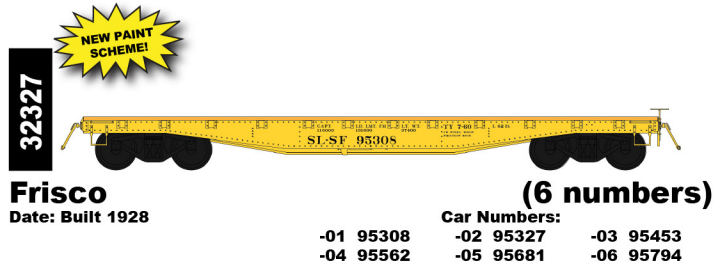

32327
Frisco (6 numbers)
Date: Built 1928

-01 95308	-02 95327	-03 95453
-04 95562	-05 95681	-06 95794