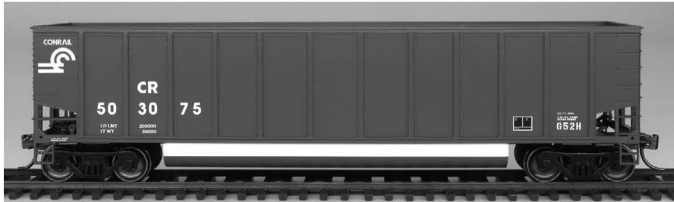

## 13 PANEL COALPORTERS®

**Features:** Sharp Painting and Lettering, Prototype Accurate Paint Schemes, Metal Knuckle Couplers, InterMountain 100 Ton Trucks, and InterMountain 36" Metal Wheelsets.

**Suggested Retail Price: \$36.95**