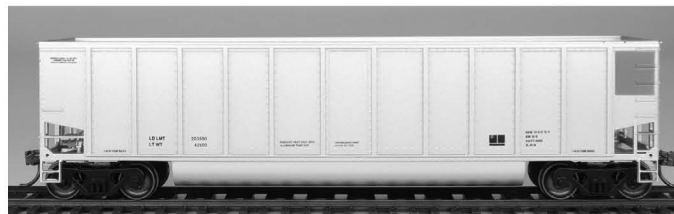

DATA ONLY - BLUE (STOCK #4400010)

These cars are painted silver with black lettering for the data only. They feature a blue square on the right end of the car sides. There are no road numbers.