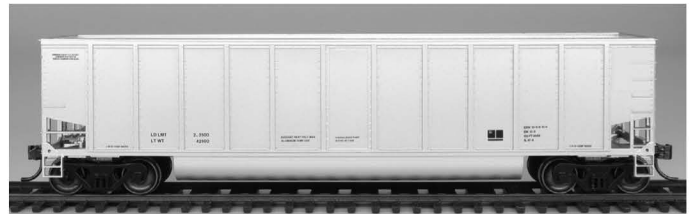

DATA ONLY - YELLOW (STOCK #4400009)

These cars are painted silver with black lettering for the data only. They feature a yellow square on the right end of the car sides. There are no road numbers.