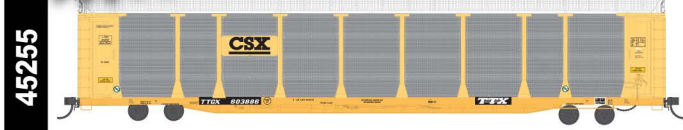

45255
CSX
- TTXG Flat Car
Date: BLT 12-68
RBLT 2-92

(4 numbers)

Car Numbers:
-05 TTXG 150647 -06 TTXG 158305
-07 TTXG 160619 -08 TTXG 603886