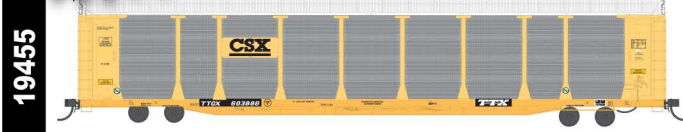

Produced By:

Bi-Level Auto Racks

Announced: March 29   Reservations Due By: May 31

Features: Finely Molded Details, Etched Metal Panels, Formed Wire, Sharp Painting & Lettering, Die-Cast Underframe, Metal Wheelsets, Micro-Trains® Trucks & Couplers, and Multiple Road Numbers.

MSRP: **$69.95**

19455
CSX
- TTXG Flat Car
Date: BLT 12-68
RBLT 2-92

(4 numbers)

Car Numbers:
-01 TTXG 150647   -02 TTXG 158305
-03 TTXG 160619   -04 TTXG 603886