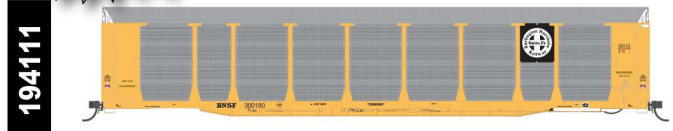

194111
BNSF - Black & White Herald
Date: Built 11-74

(4 numbers)

Car Numbers:
-01 300169   -02 300180
-03 300241   -04 330312