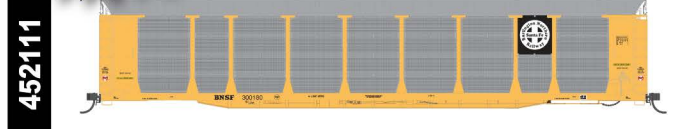

452111
BNSF - Black & White Herald
Date: Built 11-74

(4 numbers)

Car Numbers:
-01 300169 -02 300180
-03 300241 -04 330312