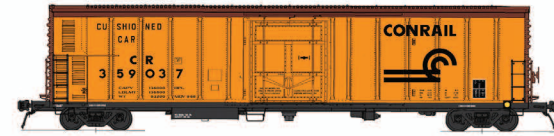

CONRAIL (STOCK #34824)

These cars are orange with black lettering. The roof is brown and the underframe is black.

Date: MDV 9-68
STOCK / CAR #

-01	359004
-02	359012
-03	359017
-04	359022
-05	359027
-06	359037