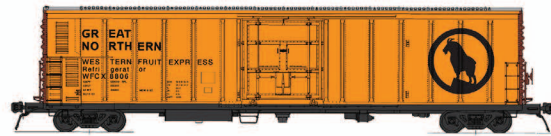

WFCX / GREAT NORTHERN - POST 3/67 (STOCK #34825)

These cars are orange with black lettering. The roof is silver and the underframe is black.

Date: BLT 6-67
STOCK / CAR #

-01	8806
-02	8843
-03	8879
-04	8912
-05	8934
-06	8965