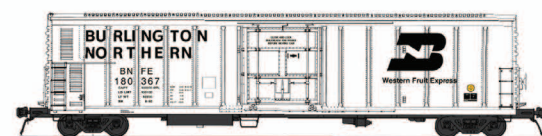

These cars are orange with black lettering. The roof is silver and the underframe is black.

Date: BLT 6-67  
 STOCK / CAR #

-01	8806
-02	8843
-03	8879
-04	8912
-05	8934
-06	8965

**BNFE - WHITE (STOCK #34826)**