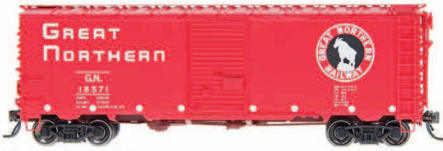

**GREAT NORTHERN - EMPIRE
BUILDER - VERMILLION RED
(STOCK #46005)**

These cars are painted vermilion red with white lettering.

1. Date: BLT 1-1951
   Rebuilt F. 10-60
   STOCK / CAR #
2. -55 18517
   - -56 18692
   - -57 18887
   - -58 19017
   - -59 19114
   - -60 19229