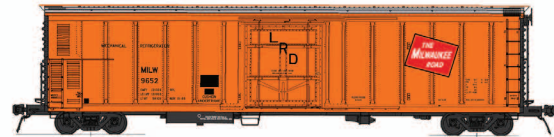

**Suggested Retail Price: \$56.95**

**PFE UP-SP BLACK BOX - HYDRA CUSHION UNDERFRAME (STOCK #34551)**

These cars are yellow with black lettering and white roof.

Date: TUC 12-68  
 STOCK / CAR #

-13	452799
-14	452802
-15	452846
-16	452865
-17	452870
-18	452896